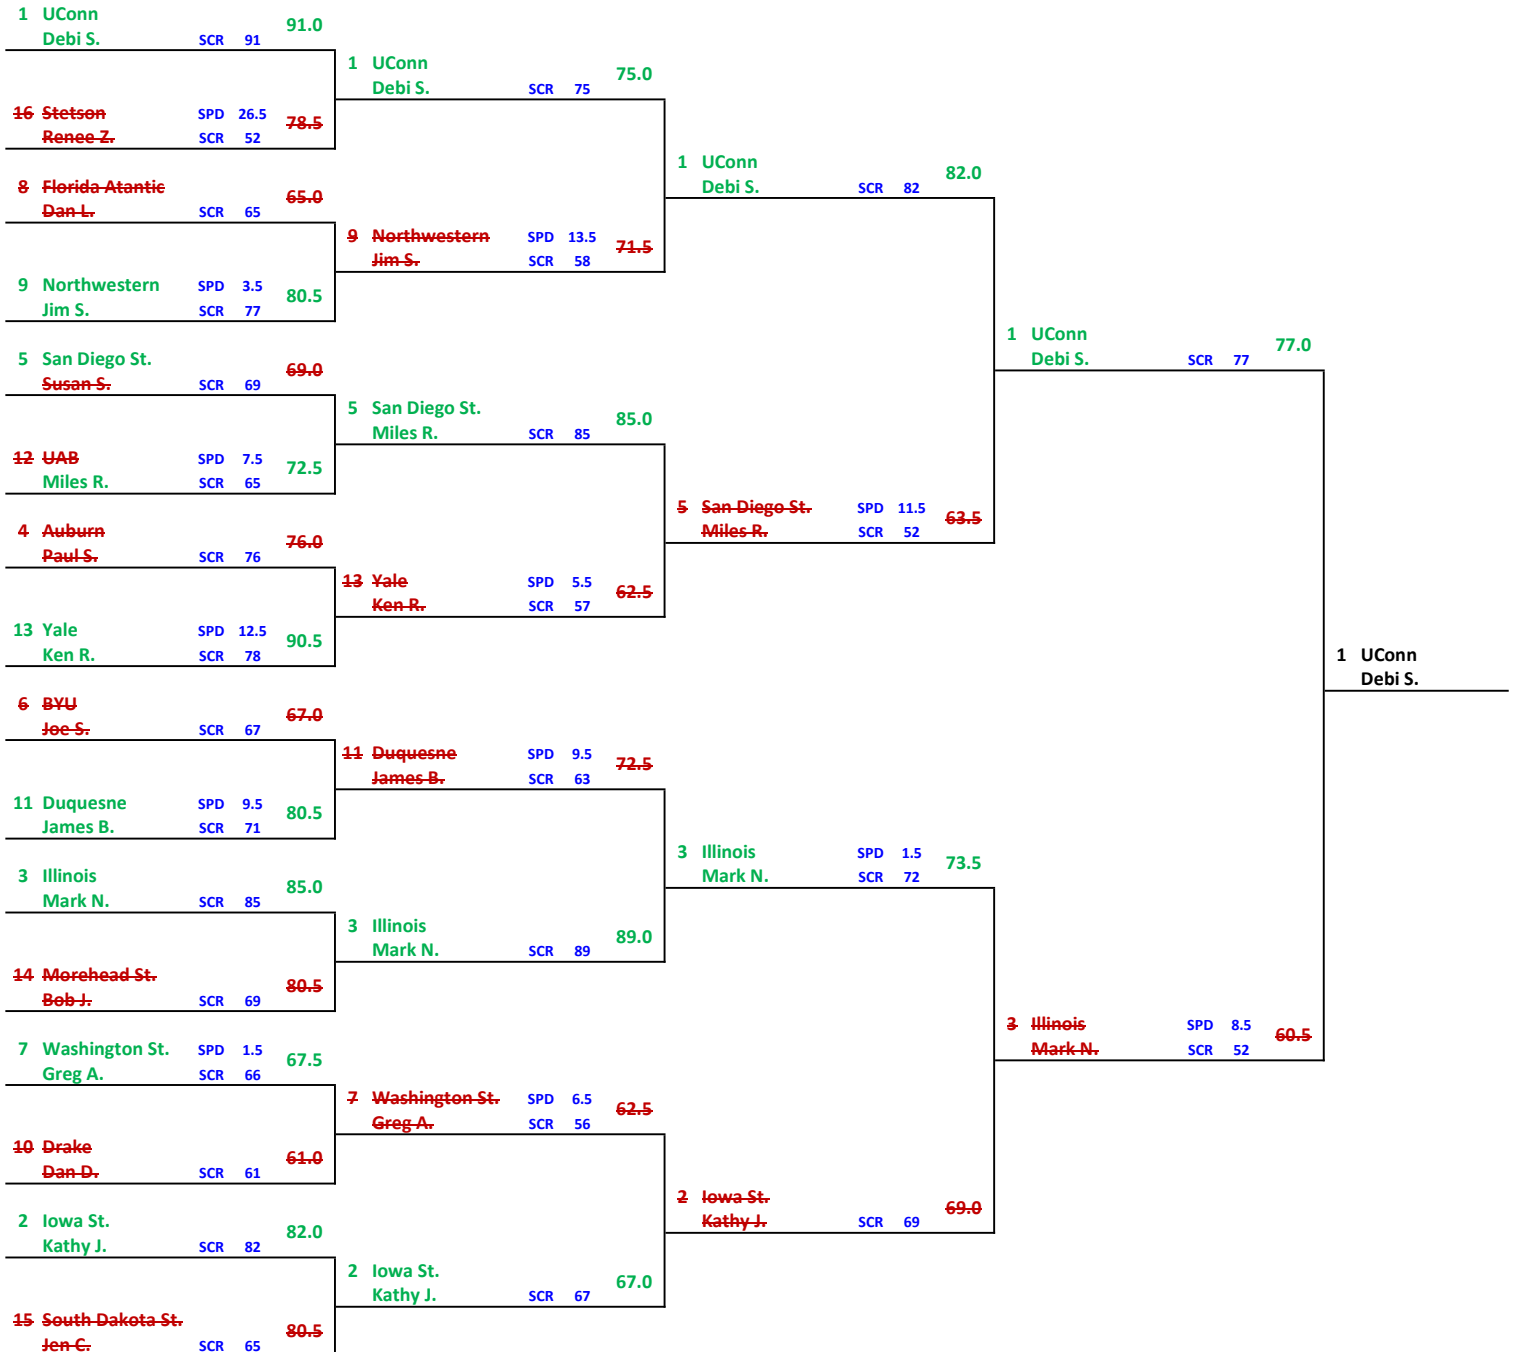

JENNIFER'S (BRACKET 4)

EAST

Round of 64 March 21-22	Round of 32 March 23-24	Sweet 16 March 28-29	Elite 8 March 30-31	Final 4 April 6
----------------------------	----------------------------	-------------------------	------------------------	--------------------