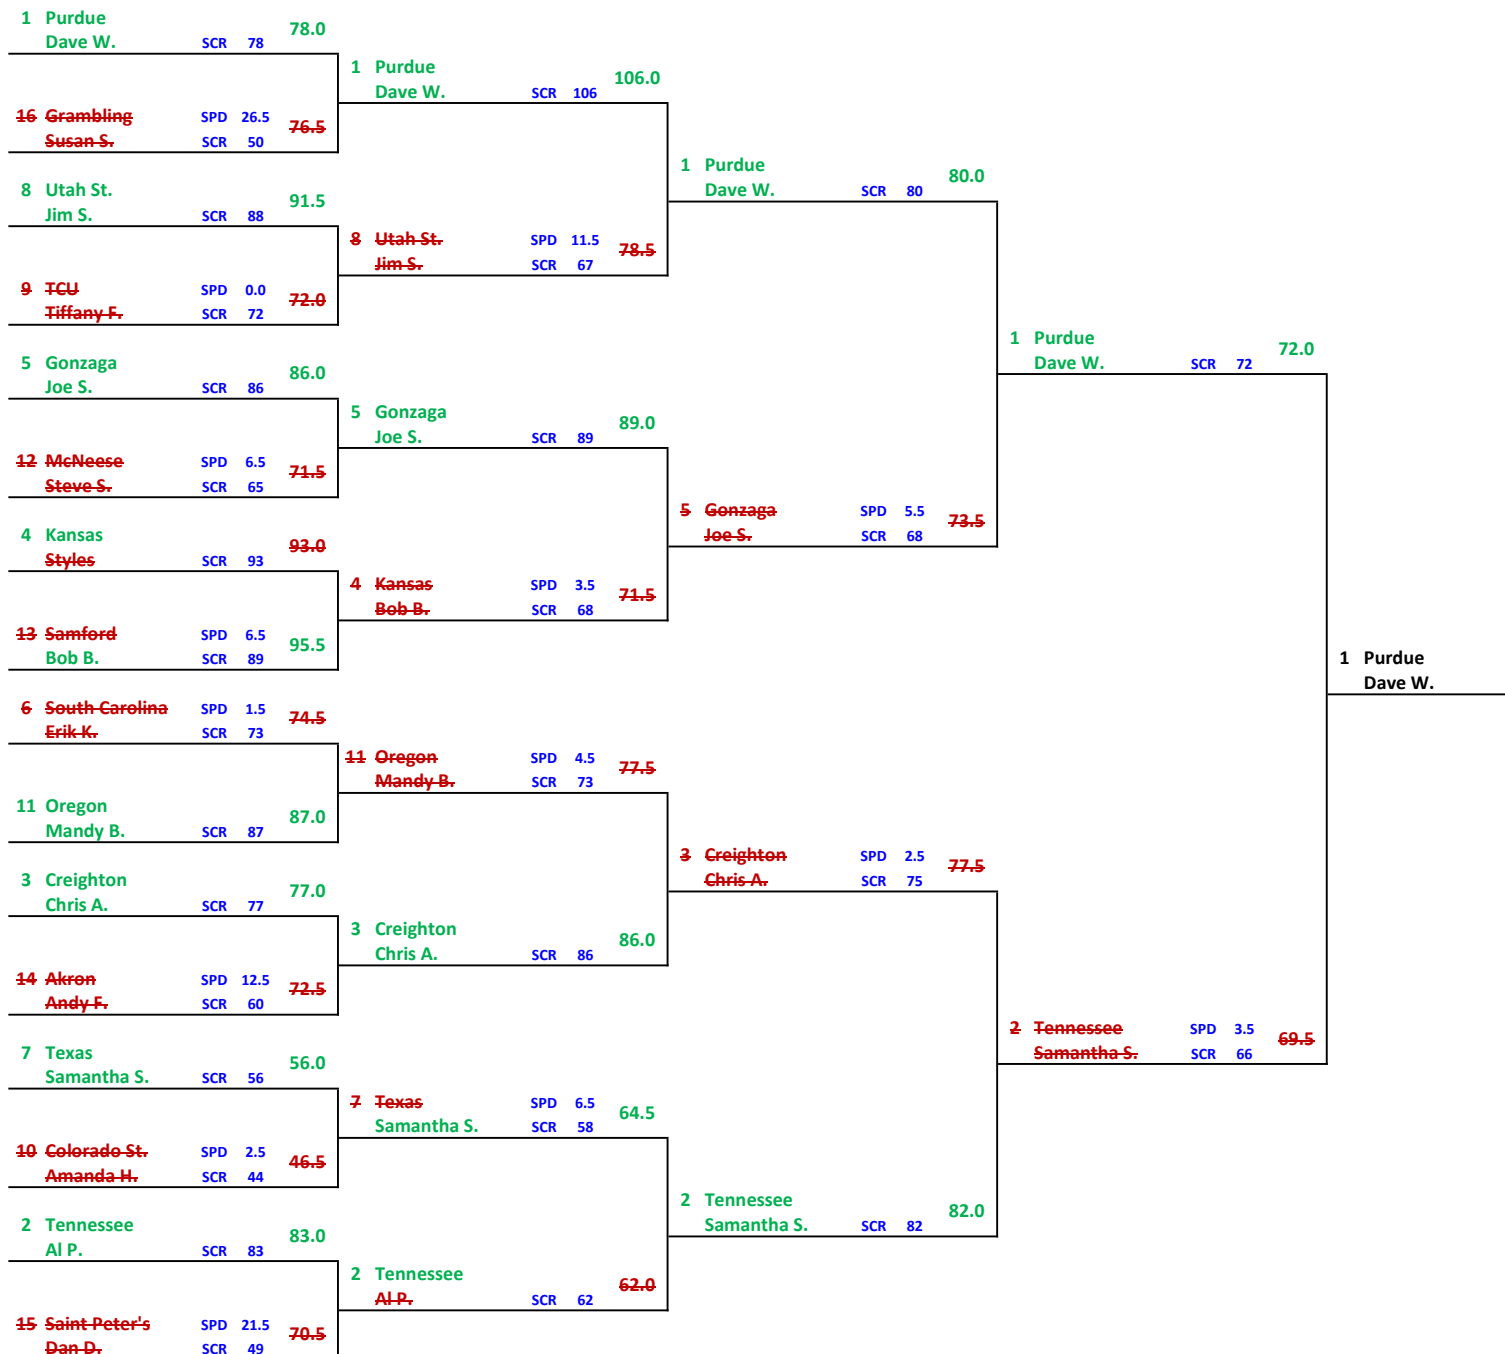

SMITTY'S (BRACKET 3)

EAST

Round of 64 March 21-22	Round of 32 March 23-24	Sweet 16 March 28-29	Elite 8 March 30-31	Final 4 April 6
----------------------------	----------------------------	-------------------------	------------------------	--------------------

SMITTY'S (BRACKET 3)

SOUTH

Round of 64 March 21-22	Round of 32 March 23-24	Sweet 16 March 28-29	Elite 8 March 30-31	Final 4 April 6
----------------------------	----------------------------	-------------------------	------------------------	--------------------

SMITTY'S (BRACKET 3)

MIDWEST

Round of 64 March 21-22	Round of 32 March 23-24	Sweet 16 March 28-29	Elite 8 March 30-31	Final 4 April 6
----------------------------	----------------------------	-------------------------	------------------------	--------------------