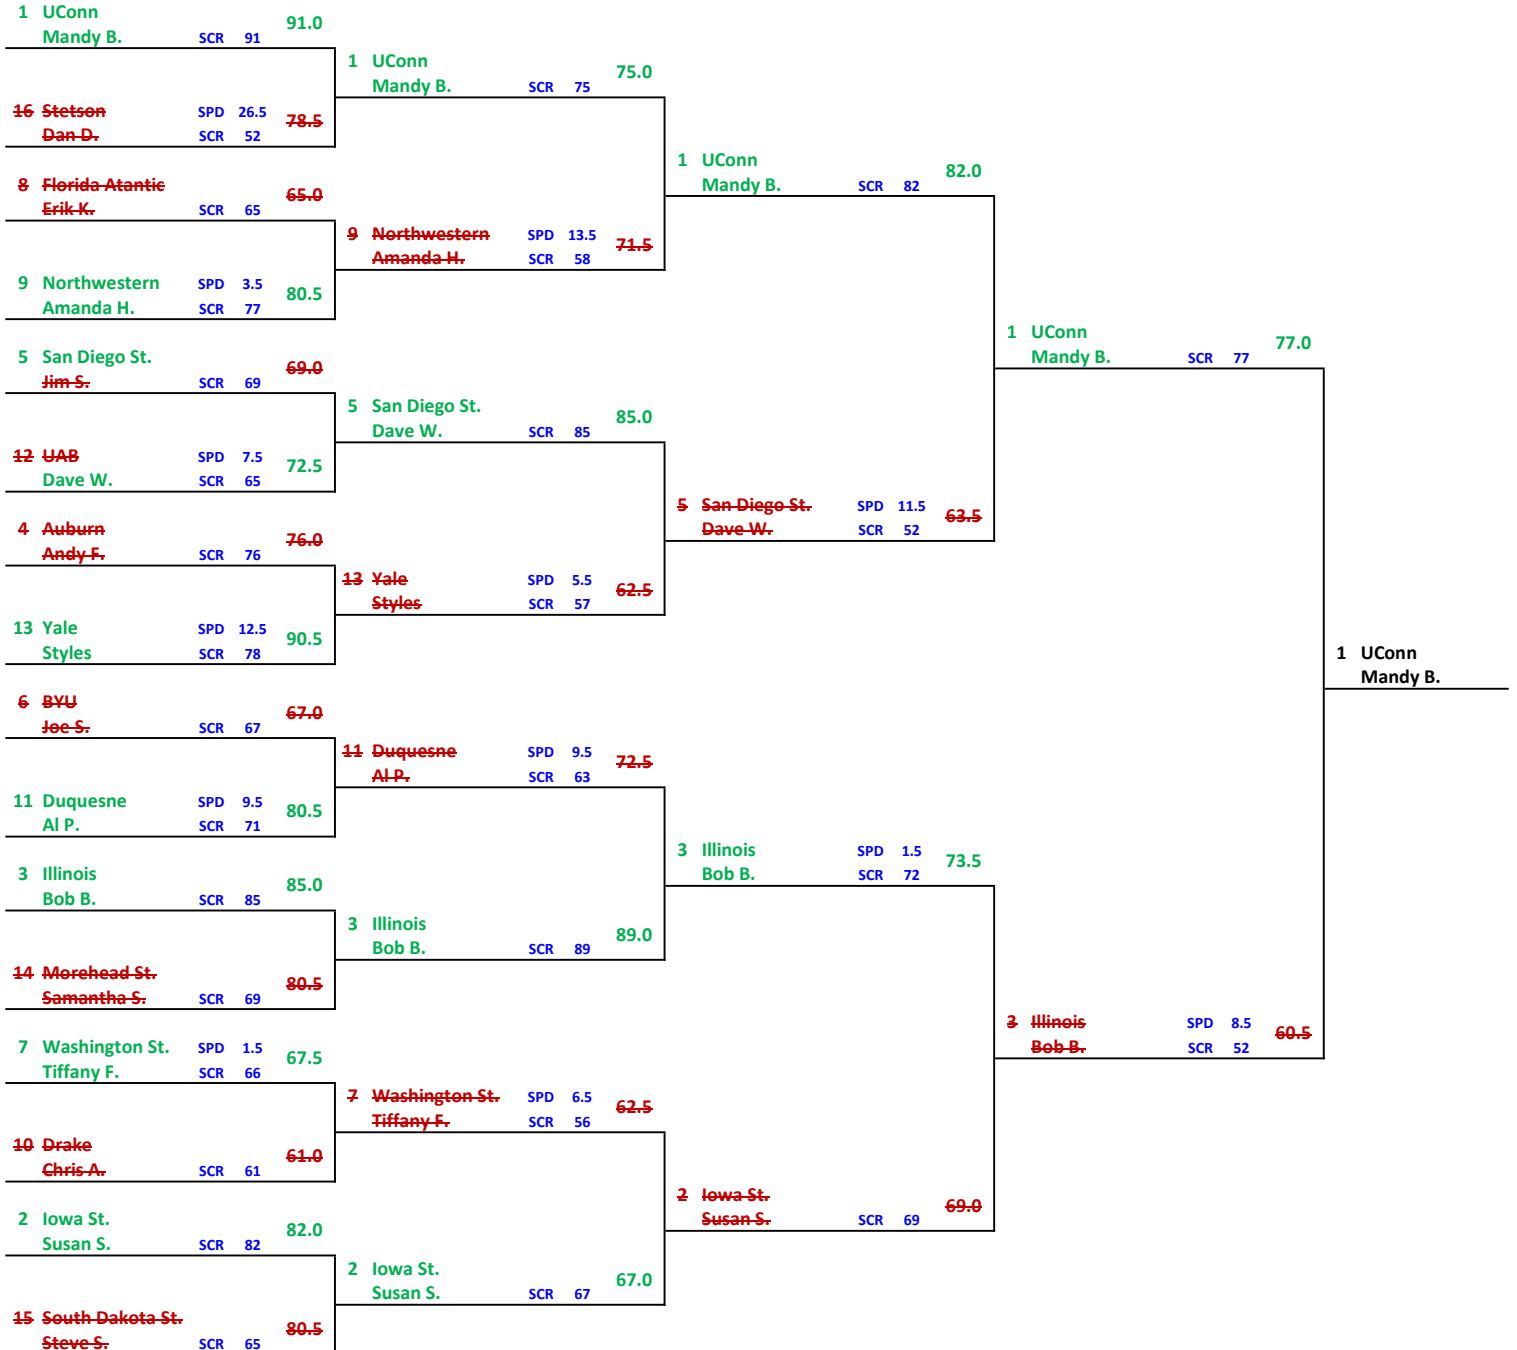

SMITTY'S (BRACKET 3)

EAST

Round of 64 March 21-22	Round of 32 March 23-24	Sweet 16 March 28-29	Elite 8 March 30-31	Final 4 April 6
----------------------------	----------------------------	-------------------------	------------------------	--------------------

SMITTY'S (BRACKET 3)

SOUTH

Round of 64 March 21-22	Round of 32 March 23-24	Sweet 16 March 28-29	Elite 8 March 30-31	Final 4 April 6
----------------------------	----------------------------	-------------------------	------------------------	--------------------

SMITTY'S (BRACKET 3)

MIDWEST

Round of 64 March 21-22	Round of 32 March 23-24	Sweet 16 March 28-29	Elite 8 March 30-31	Final 4 April 6
----------------------------	----------------------------	-------------------------	------------------------	--------------------