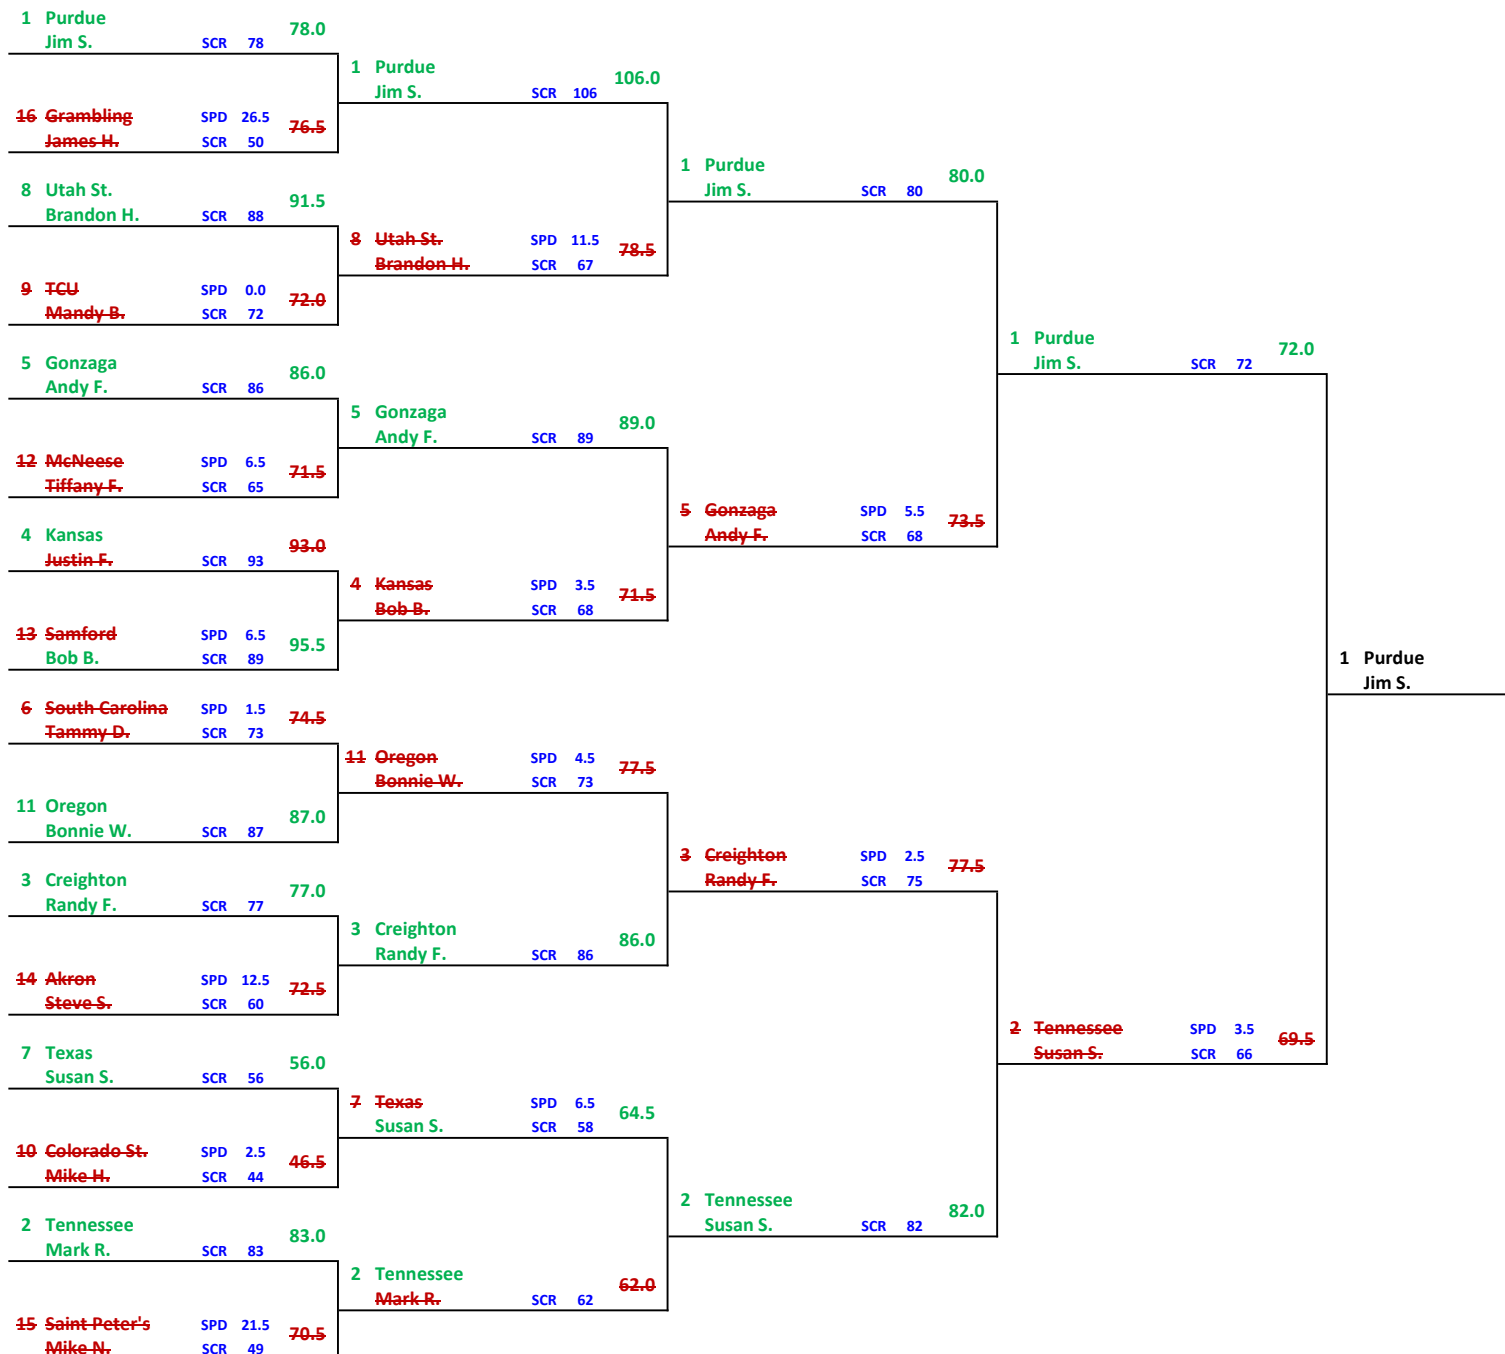

SMITTY'S (BRACKET 2)

SOUTH

Round of 64 March 21-22	Round of 32 March 23-24	Sweet 16 March 28-29	Elite 8 March 30-31	Final 4 April 6
----------------------------	----------------------------	-------------------------	------------------------	--------------------

SMITTY'S (BRACKET 2)

MIDWEST

Round of 64 March 21-22	Round of 32 March 23-24	Sweet 16 March 28-29	Elite 8 March 30-31	Final 4 April 6
----------------------------	----------------------------	-------------------------	------------------------	--------------------