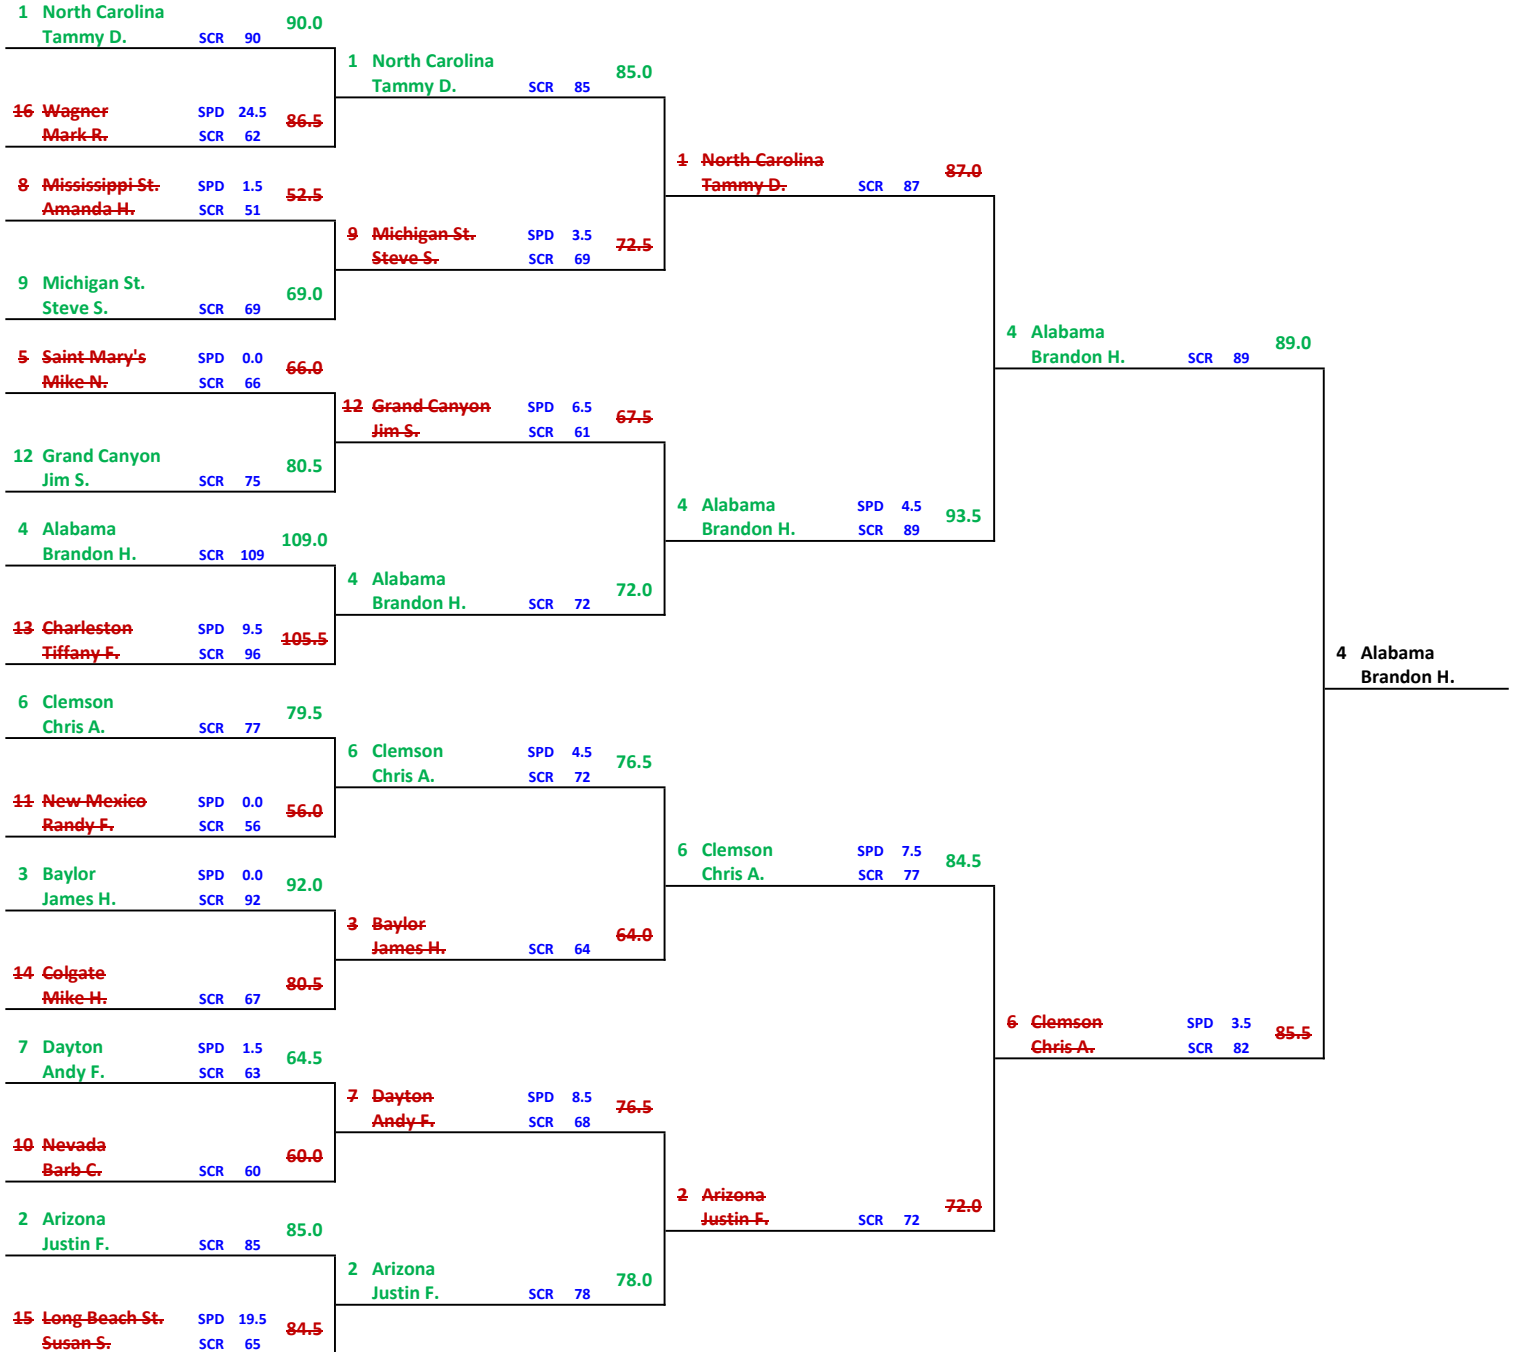

SMITTY'S (BRACKET 1)

EAST

Round of 64 March 21-22	Round of 32 March 23-24	Sweet 16 March 28-29	Elite 8 March 30-31	Final 4 April 6
----------------------------	----------------------------	-------------------------	------------------------	--------------------

SMITTY'S (BRACKET 1)

WEST

Round of 64 March 21-22	Round of 32 March 23-24	Sweet 16 March 28-29	Elite 8 March 30-31	Final 4 April 6
-----------------------------------	-----------------------------------	--------------------------------	-------------------------------	---------------------------

SMITTY'S (BRACKET 1)

SOUTH

Round of 64 March 21-22	Round of 32 March 23-24	Sweet 16 March 28-29	Elite 8 March 30-31	Final 4 April 6
----------------------------	----------------------------	-------------------------	------------------------	--------------------

SMITTY'S (BRACKET 1)

MIDWEST

Round of 64 March 21-22	Round of 32 March 23-24	Sweet 16 March 28-29	Elite 8 March 30-31	Final 4 April 6
----------------------------	----------------------------	-------------------------	------------------------	--------------------