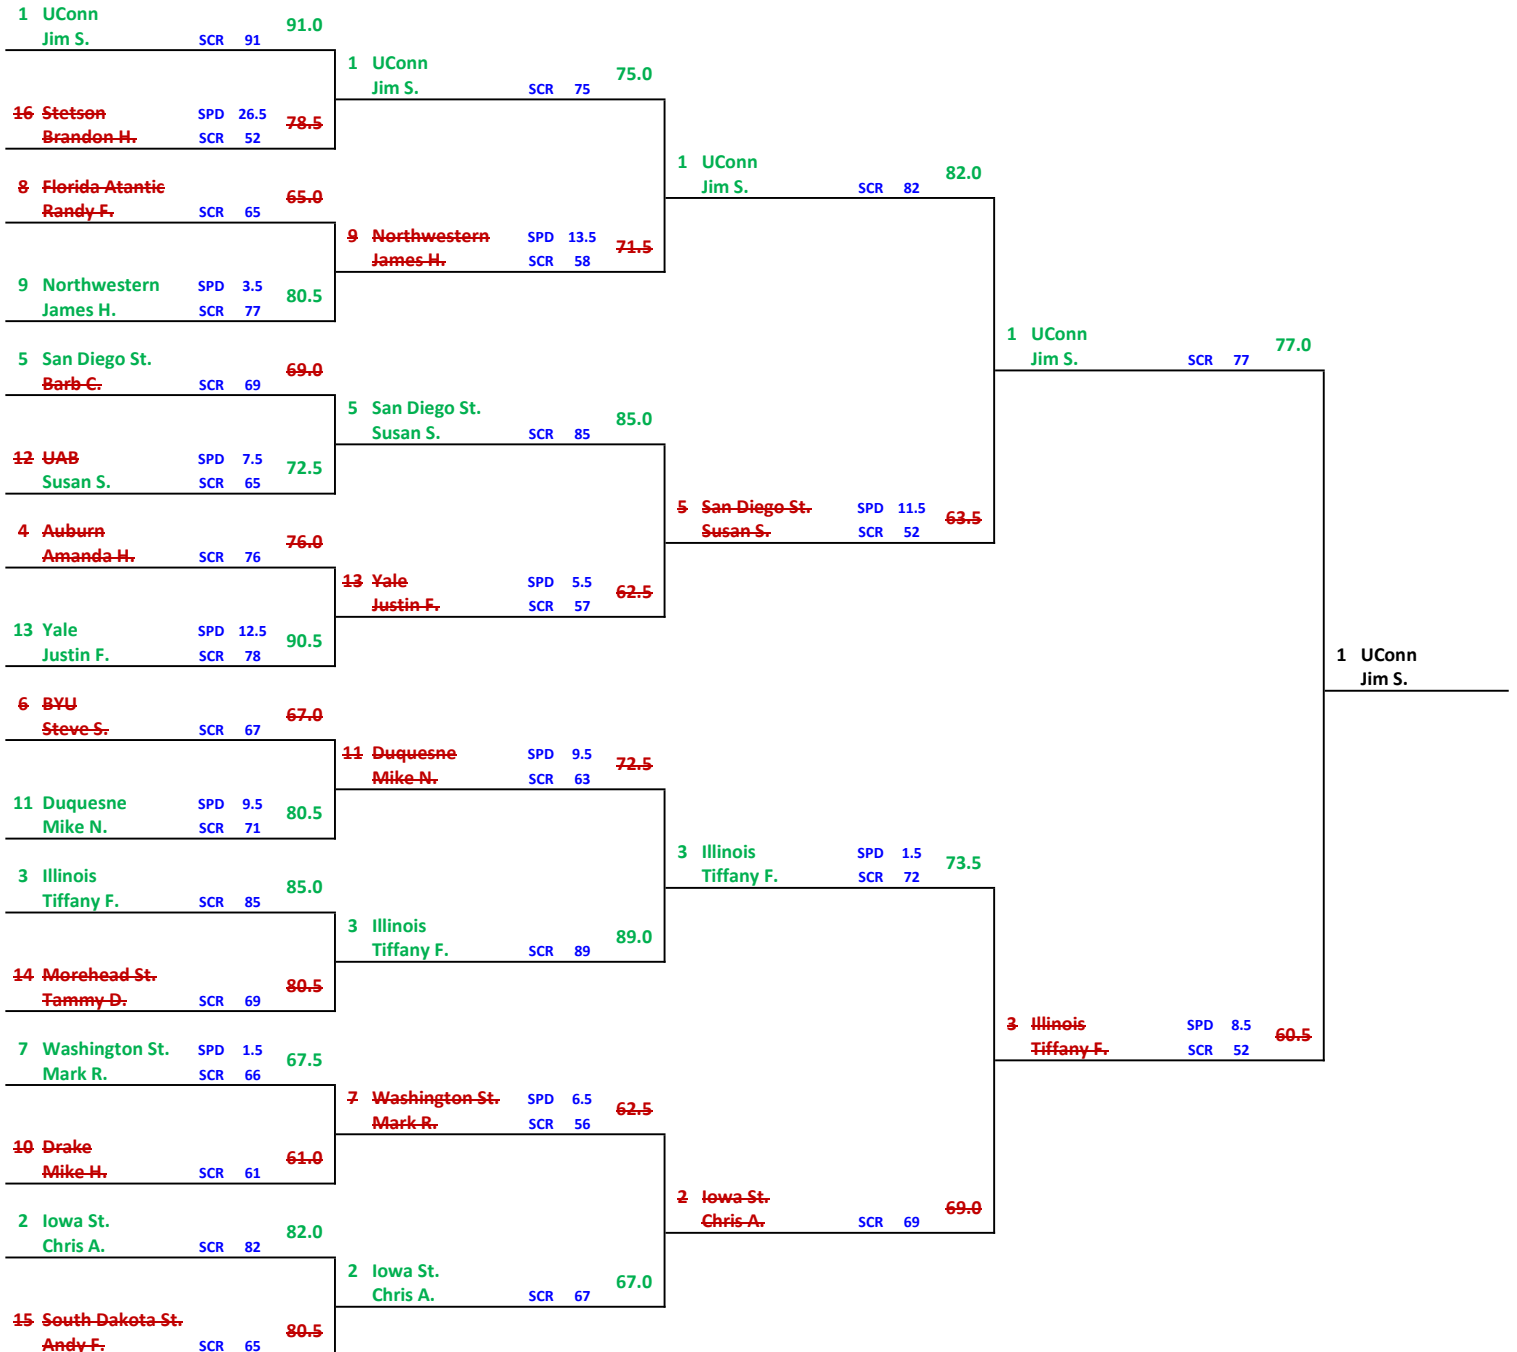

SMITTY'S (BRACKET 1)

EAST

Round of 64 March 21-22	Round of 32 March 23-24	Sweet 16 March 28-29	Elite 8 March 30-31	Final 4 April 6
----------------------------	----------------------------	-------------------------	------------------------	--------------------

SMITTY'S (BRACKET 1)

WEST

Round of 64 March 21-22	Round of 32 March 23-24	Sweet 16 March 28-29	Elite 8 March 30-31	Final 4 April 6
-----------------------------------	-----------------------------------	--------------------------------	-------------------------------	---------------------------

SMITTY'S (BRACKET 1)

SOUTH

Round of 64 March 21-22	Round of 32 March 23-24	Sweet 16 March 28-29	Elite 8 March 30-31	Final 4 April 6
----------------------------	----------------------------	-------------------------	------------------------	--------------------

SMITTY'S (BRACKET 1)

MIDWEST

Round of 64 March 21-22	Round of 32 March 23-24	Sweet 16 March 28-29	Elite 8 March 30-31	Final 4 April 6
----------------------------	----------------------------	-------------------------	------------------------	--------------------