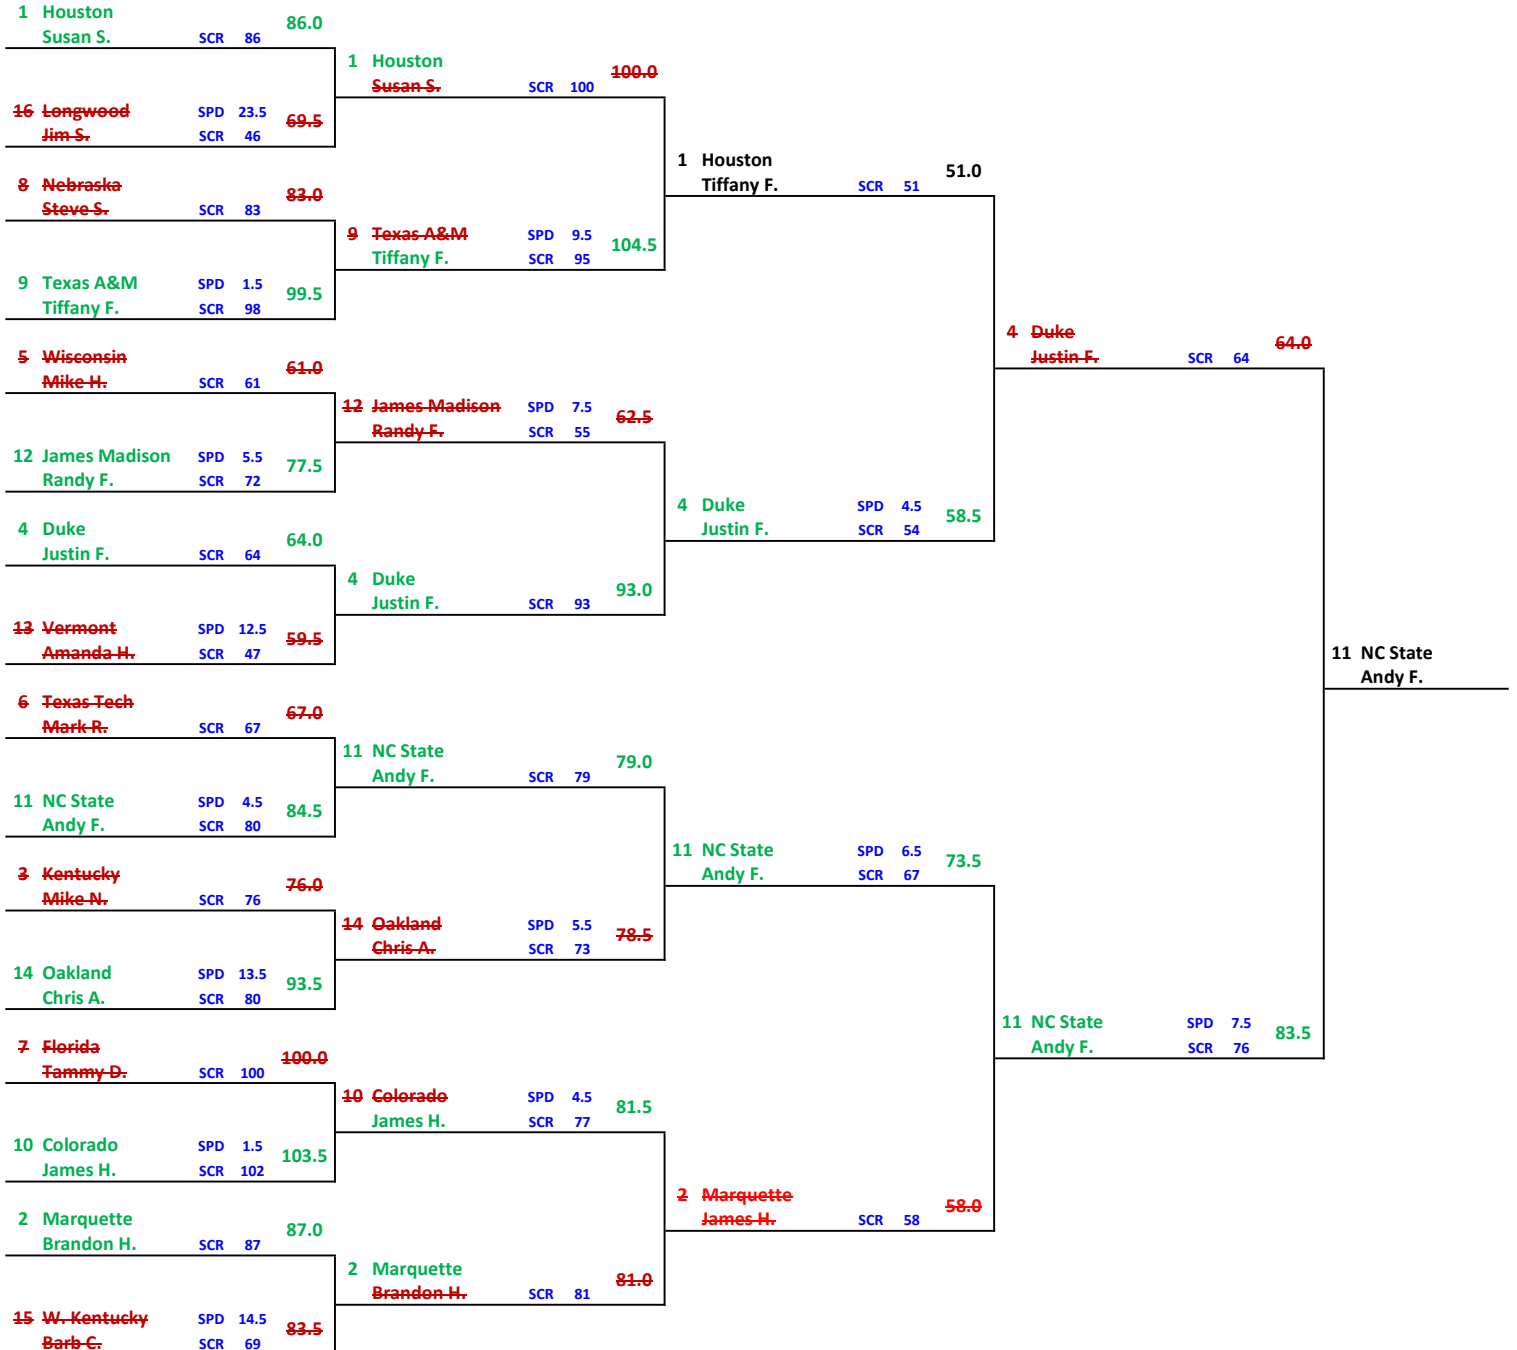

SMITTY'S (BRACKET 1)

EAST

Round of 64 March 21-22	Round of 32 March 23-24	Sweet 16 March 28-29	Elite 8 March 30-31	Final 4 April 6
----------------------------	----------------------------	-------------------------	------------------------	--------------------

SMITTY'S (BRACKET 1)

WEST

Round of 64 March 21-22	Round of 32 March 23-24	Sweet 16 March 28-29	Elite 8 March 30-31	Final 4 April 6
-----------------------------------	-----------------------------------	--------------------------------	-------------------------------	---------------------------

SMITTY'S (BRACKET 1)

SOUTH

Round of 64 March 21-22	Round of 32 March 23-24	Sweet 16 March 28-29	Elite 8 March 30-31	Final 4 April 6
----------------------------	----------------------------	-------------------------	------------------------	--------------------

SMITTY'S (BRACKET 1)

MIDWEST

Round of 64 March 21-22	Round of 32 March 23-24	Sweet 16 March 28-29	Elite 8 March 30-31	Final 4 April 6
----------------------------	----------------------------	-------------------------	------------------------	--------------------