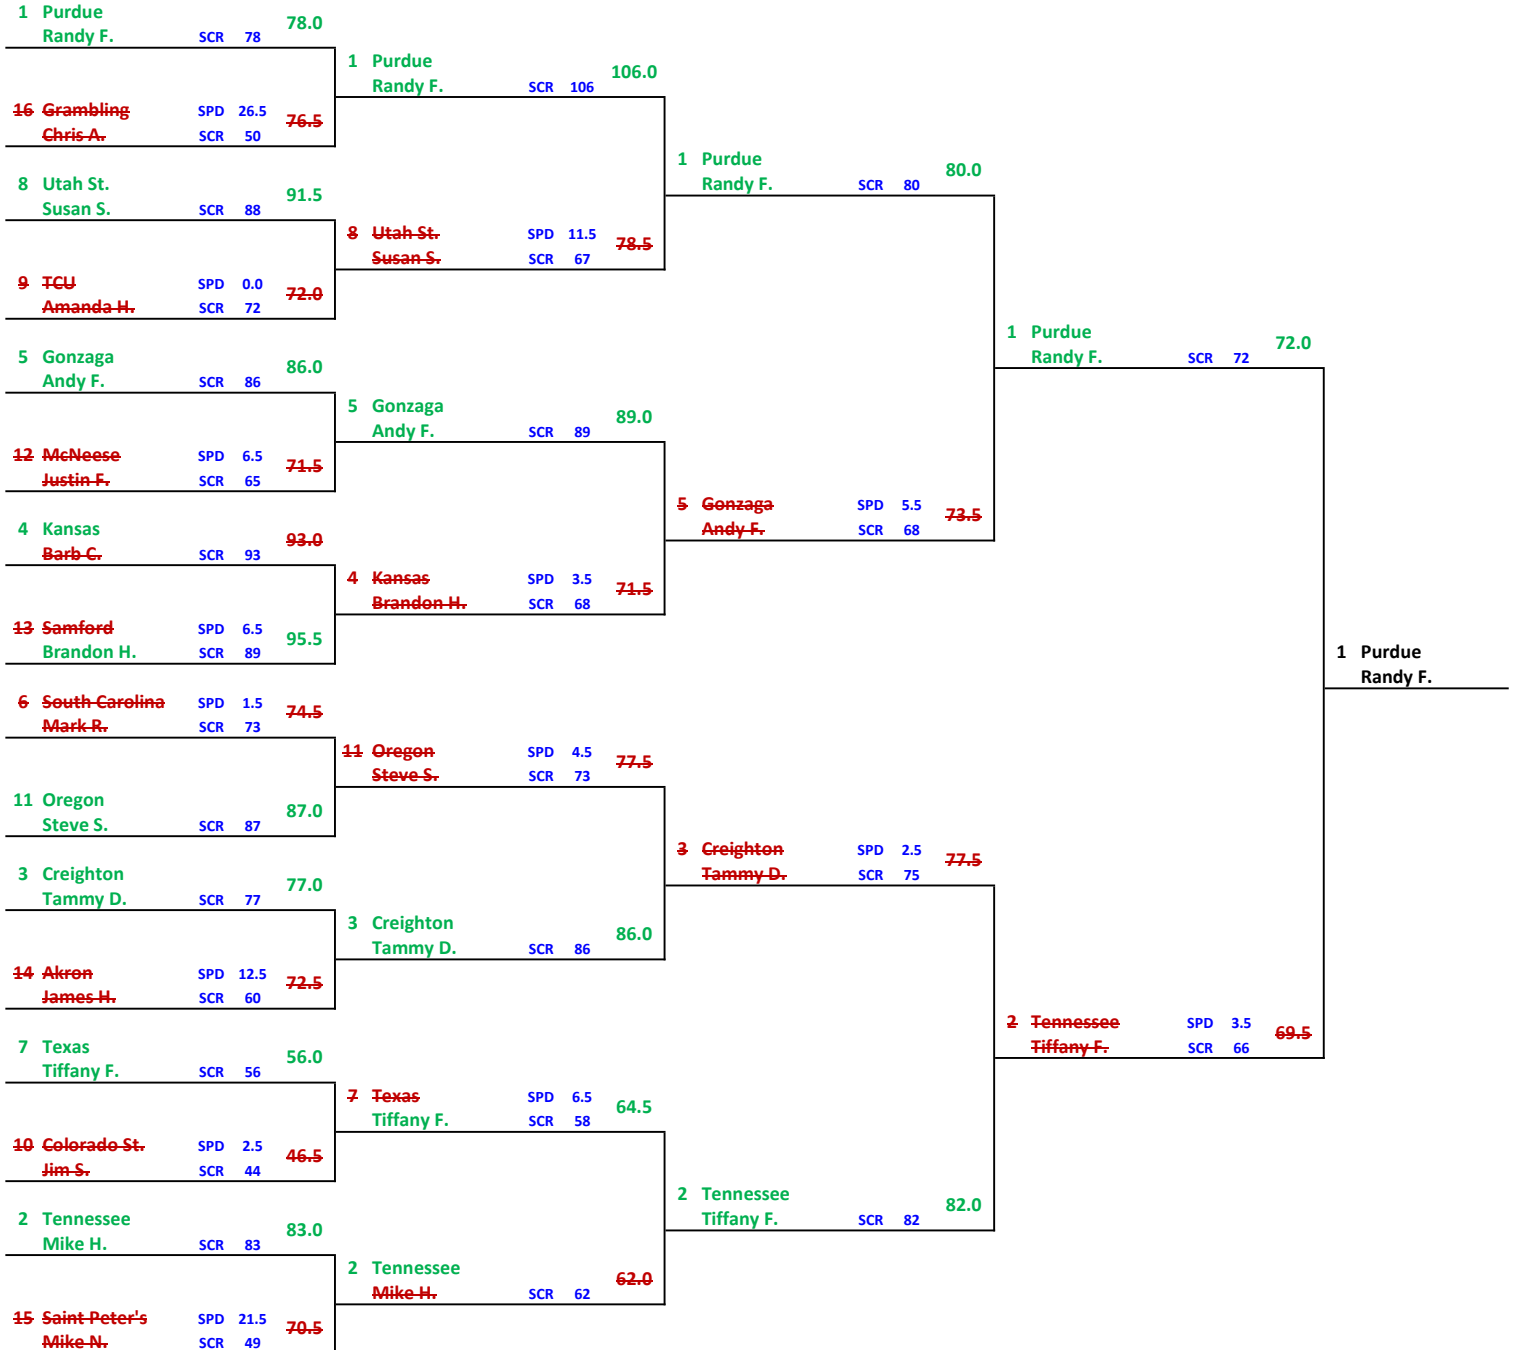

SMITTY'S (BRACKET 1)

EAST

Round of 64 March 21-22	Round of 32 March 23-24	Sweet 16 March 28-29	Elite 8 March 30-31	Final 4 April 6
----------------------------	----------------------------	-------------------------	------------------------	--------------------

SMITTY'S (BRACKET 1)

WEST

Round of 64 March 21-22	Round of 32 March 23-24	Sweet 16 March 28-29	Elite 8 March 30-31	Final 4 April 6
-----------------------------------	-----------------------------------	--------------------------------	-------------------------------	---------------------------

SMITTY'S (BRACKET 1)

SOUTH

Round of 64 March 21-22	Round of 32 March 23-24	Sweet 16 March 28-29	Elite 8 March 30-31	Final 4 April 6
----------------------------	----------------------------	-------------------------	------------------------	--------------------

SMITTY'S (BRACKET 1)

MIDWEST

Round of 64 March 21-22	Round of 32 March 23-24	Sweet 16 March 28-29	Elite 8 March 30-31	Final 4 April 6
----------------------------	----------------------------	-------------------------	------------------------	--------------------