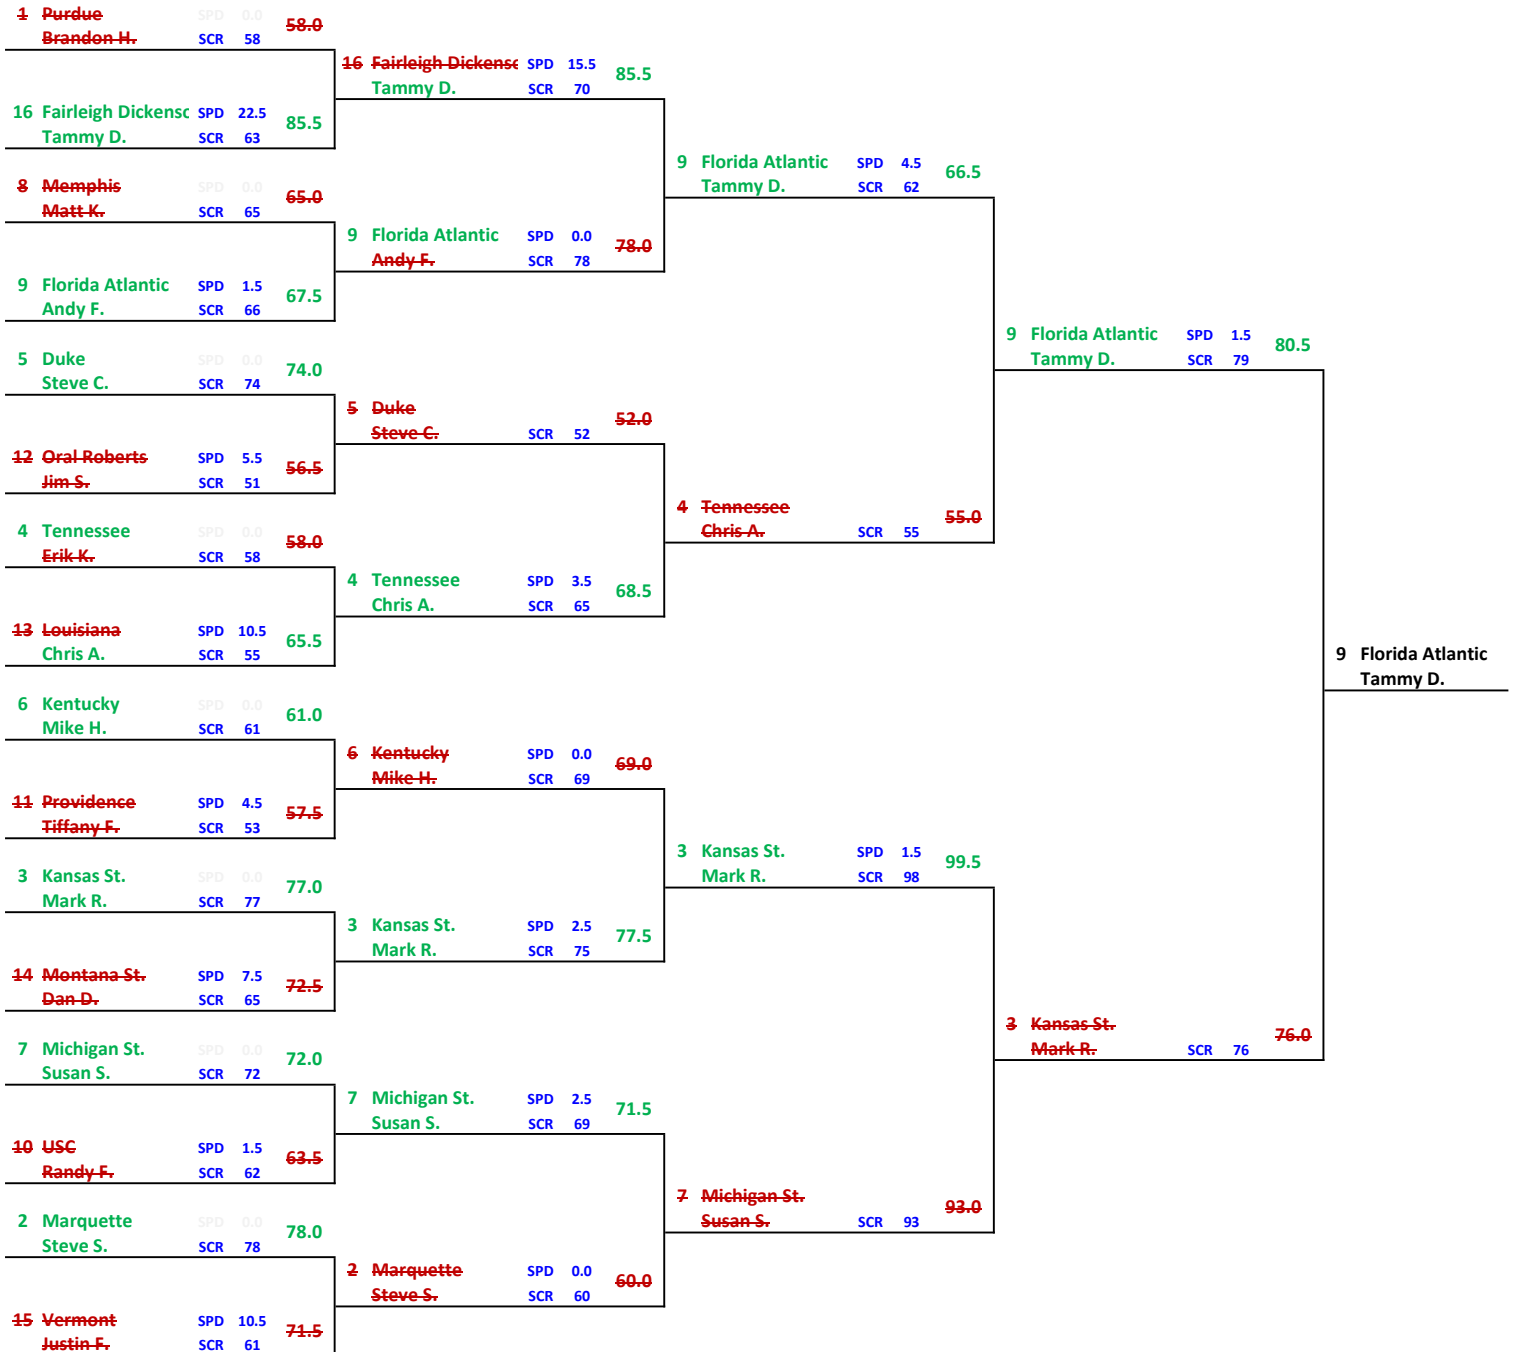

SMITTY'S (BRACKET 3)

SOUTH

Round of 64 March 16-17	Round of 32 March 18-19	Sweet 16 March 23-24	Elite 8 March 25-26	Final 4 April 1
----------------------------	----------------------------	-------------------------	------------------------	--------------------

SMITTY'S (BRACKET 3)

EAST

Round of 64 March 16-17	Round of 32 March 18-19	Sweet 16 March 23-24	Elite 8 March 25-26	Final 4 April 1
----------------------------	----------------------------	-------------------------	------------------------	--------------------