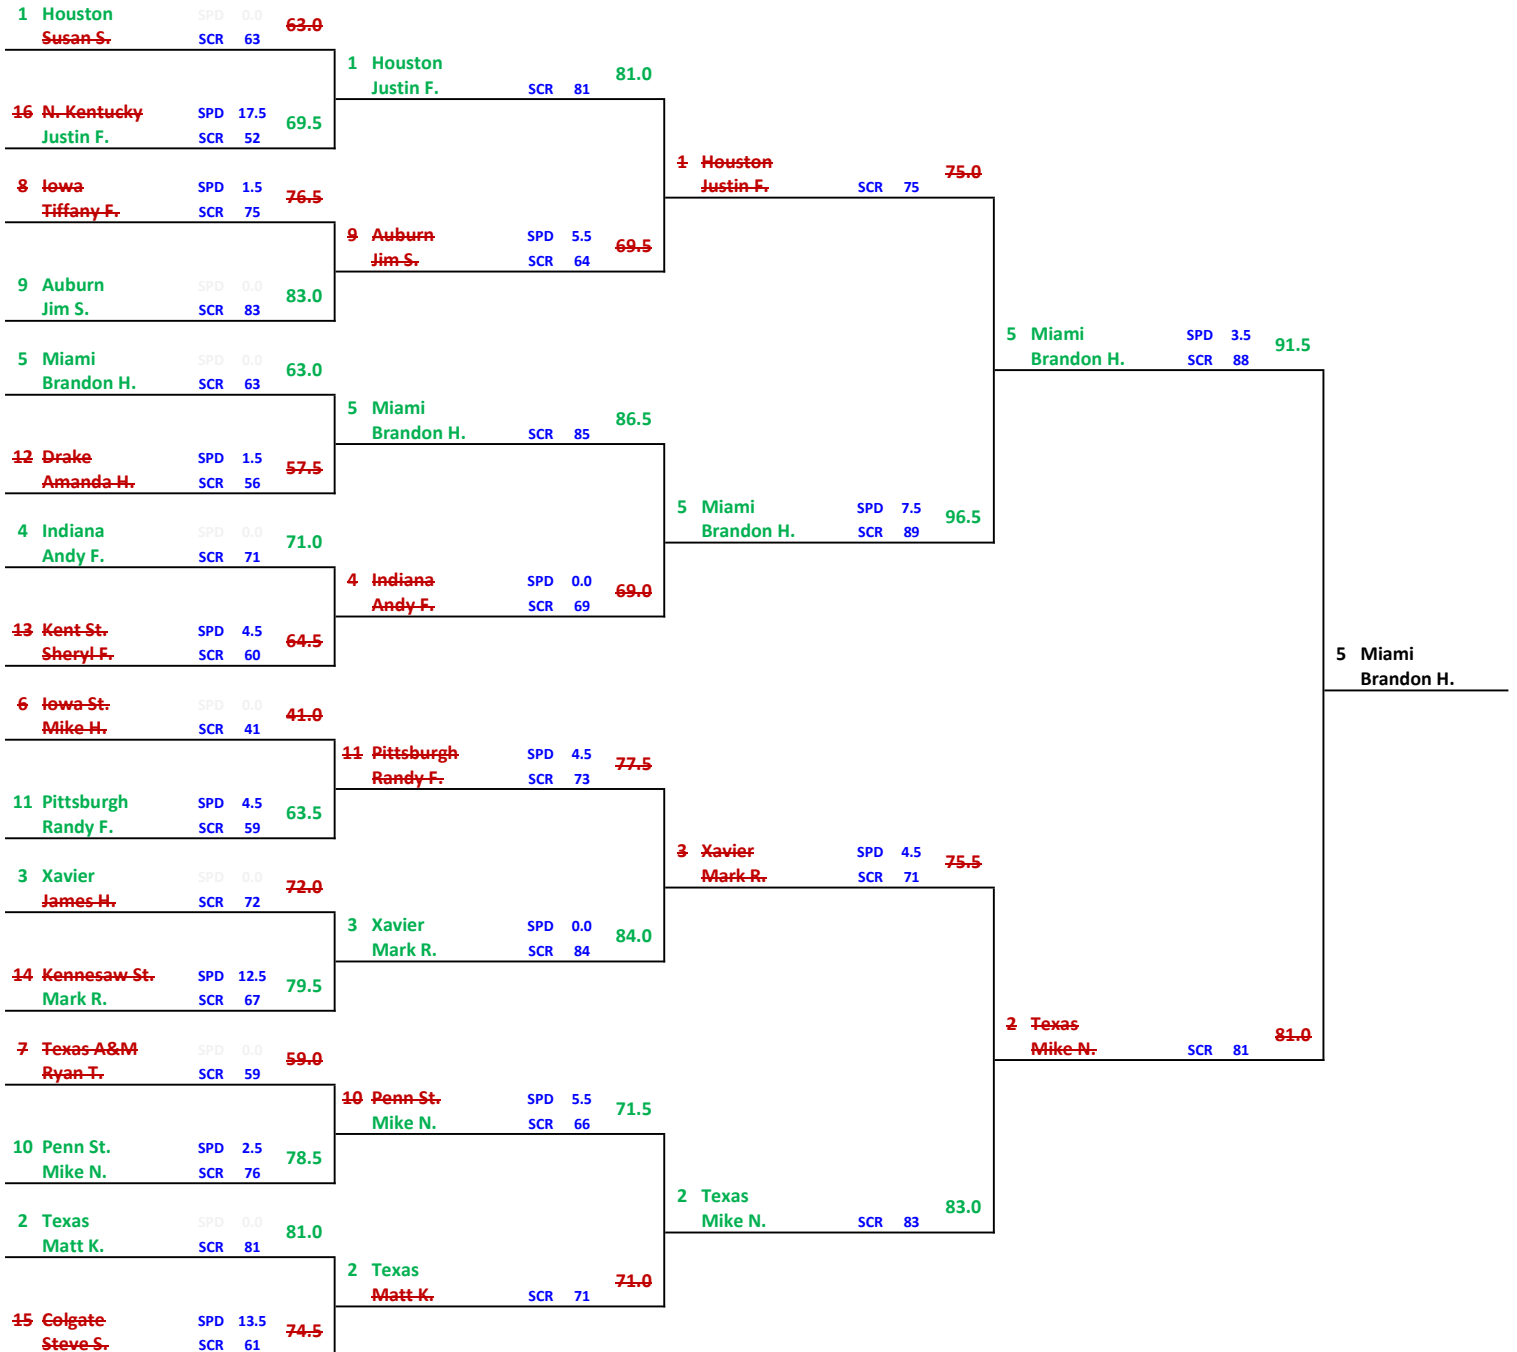

SMITTY'S (BRACKET 2)

MIDWEST

Round of 64 March 16-17	Round of 32 March 18-19	Sweet 16 March 23-24	Elite 8 March 25-26	Final 4 April 1
----------------------------	----------------------------	-------------------------	------------------------	--------------------