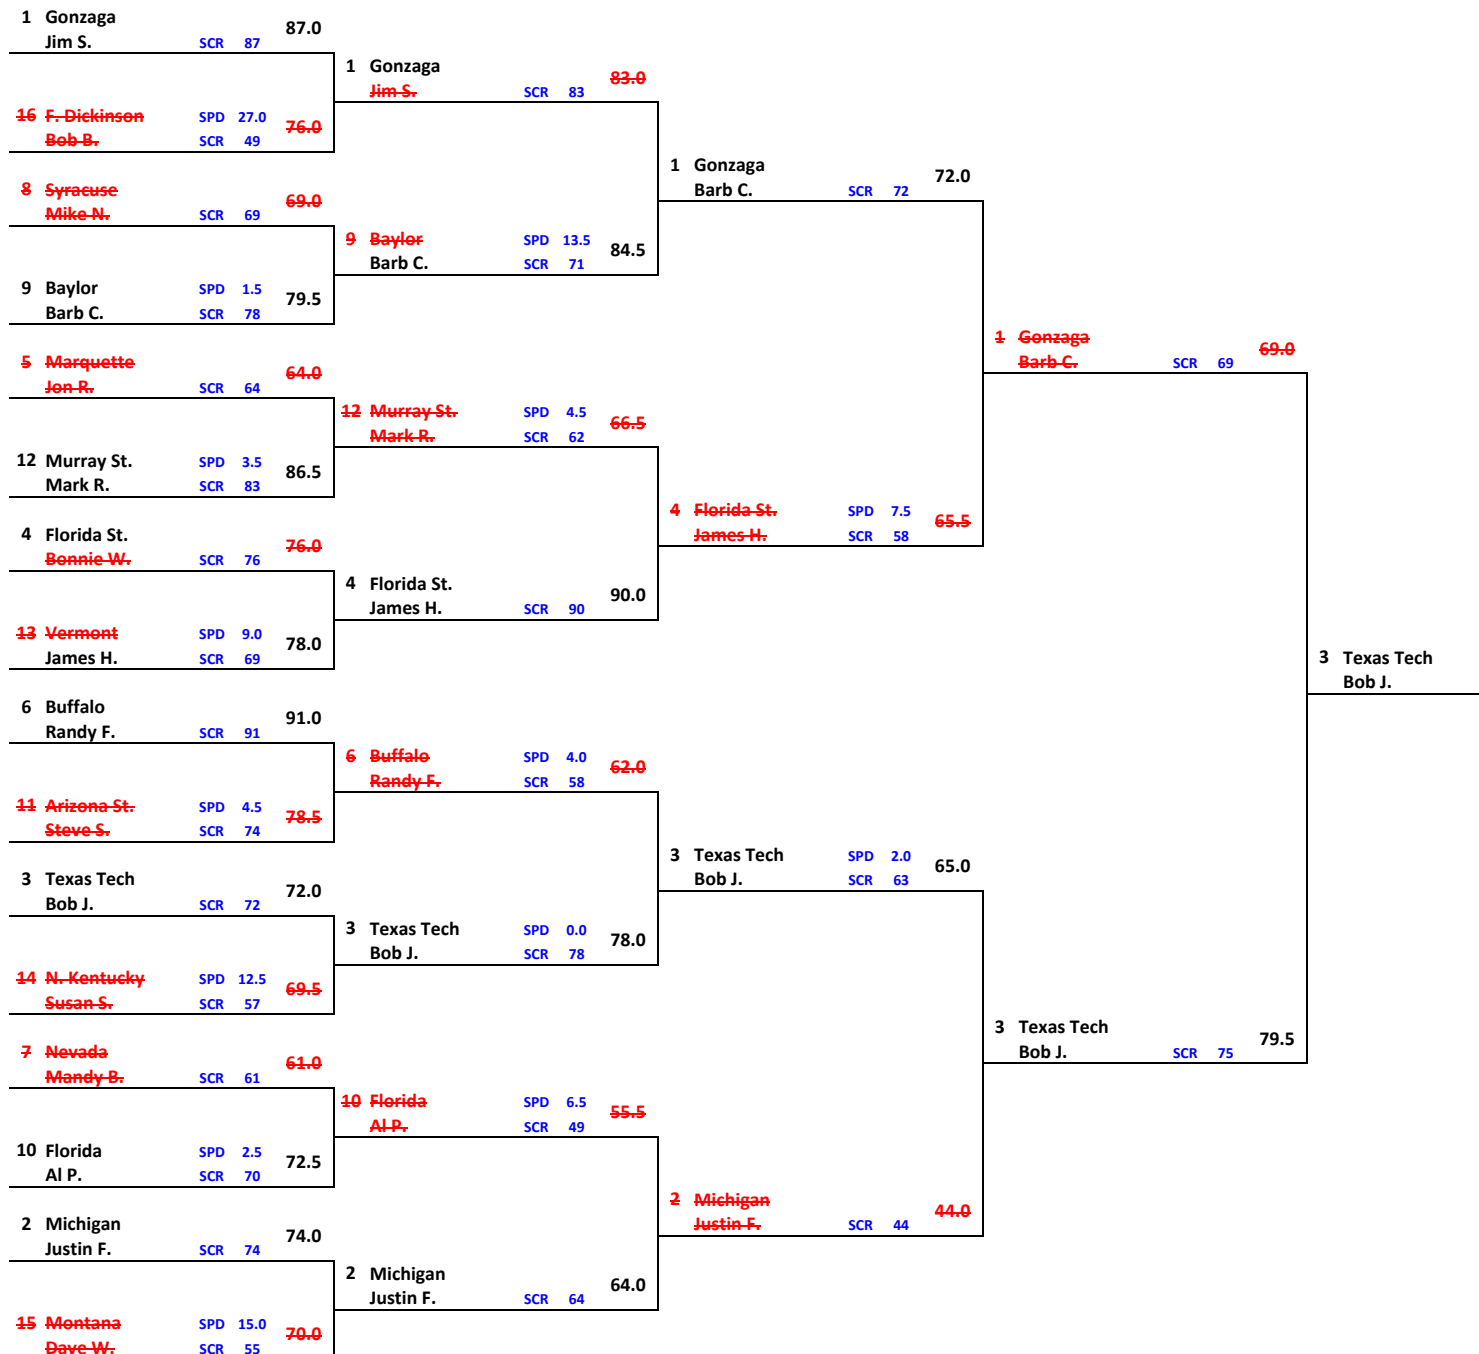

SMITTY'S (BRACKET 1)

EAST

Round of 64 March 21-22	Round of 32 March 23-24	Sweet 16 March 28-29	Elite 8 March 30-31	Final 4 April 6
----------------------------	----------------------------	-------------------------	------------------------	--------------------

SMITTY'S (BRACKET 1)

WEST

Round of 64 March 21-22	Round of 32 March 23-24	Sweet 16 March 28-29	Elite 8 March 30-31	Final 4 April 6
----------------------------	----------------------------	-------------------------	------------------------	--------------------

SMITTY'S (BRACKET 1)

SOUTH

Round of 64 March 21-22	Round of 32 March 23-24	Sweet 16 March 28-29	Elite 8 March 30-31	Final 4 April 6
----------------------------	----------------------------	-------------------------	------------------------	--------------------

SMITTY'S (BRACKET 1)

MIDWEST

Round of 64 March 21-22	Round of 32 March 23-24	Sweet 16 March 28-29	Elite 8 March 30-31	Final 4 April 6
----------------------------	----------------------------	-------------------------	------------------------	--------------------