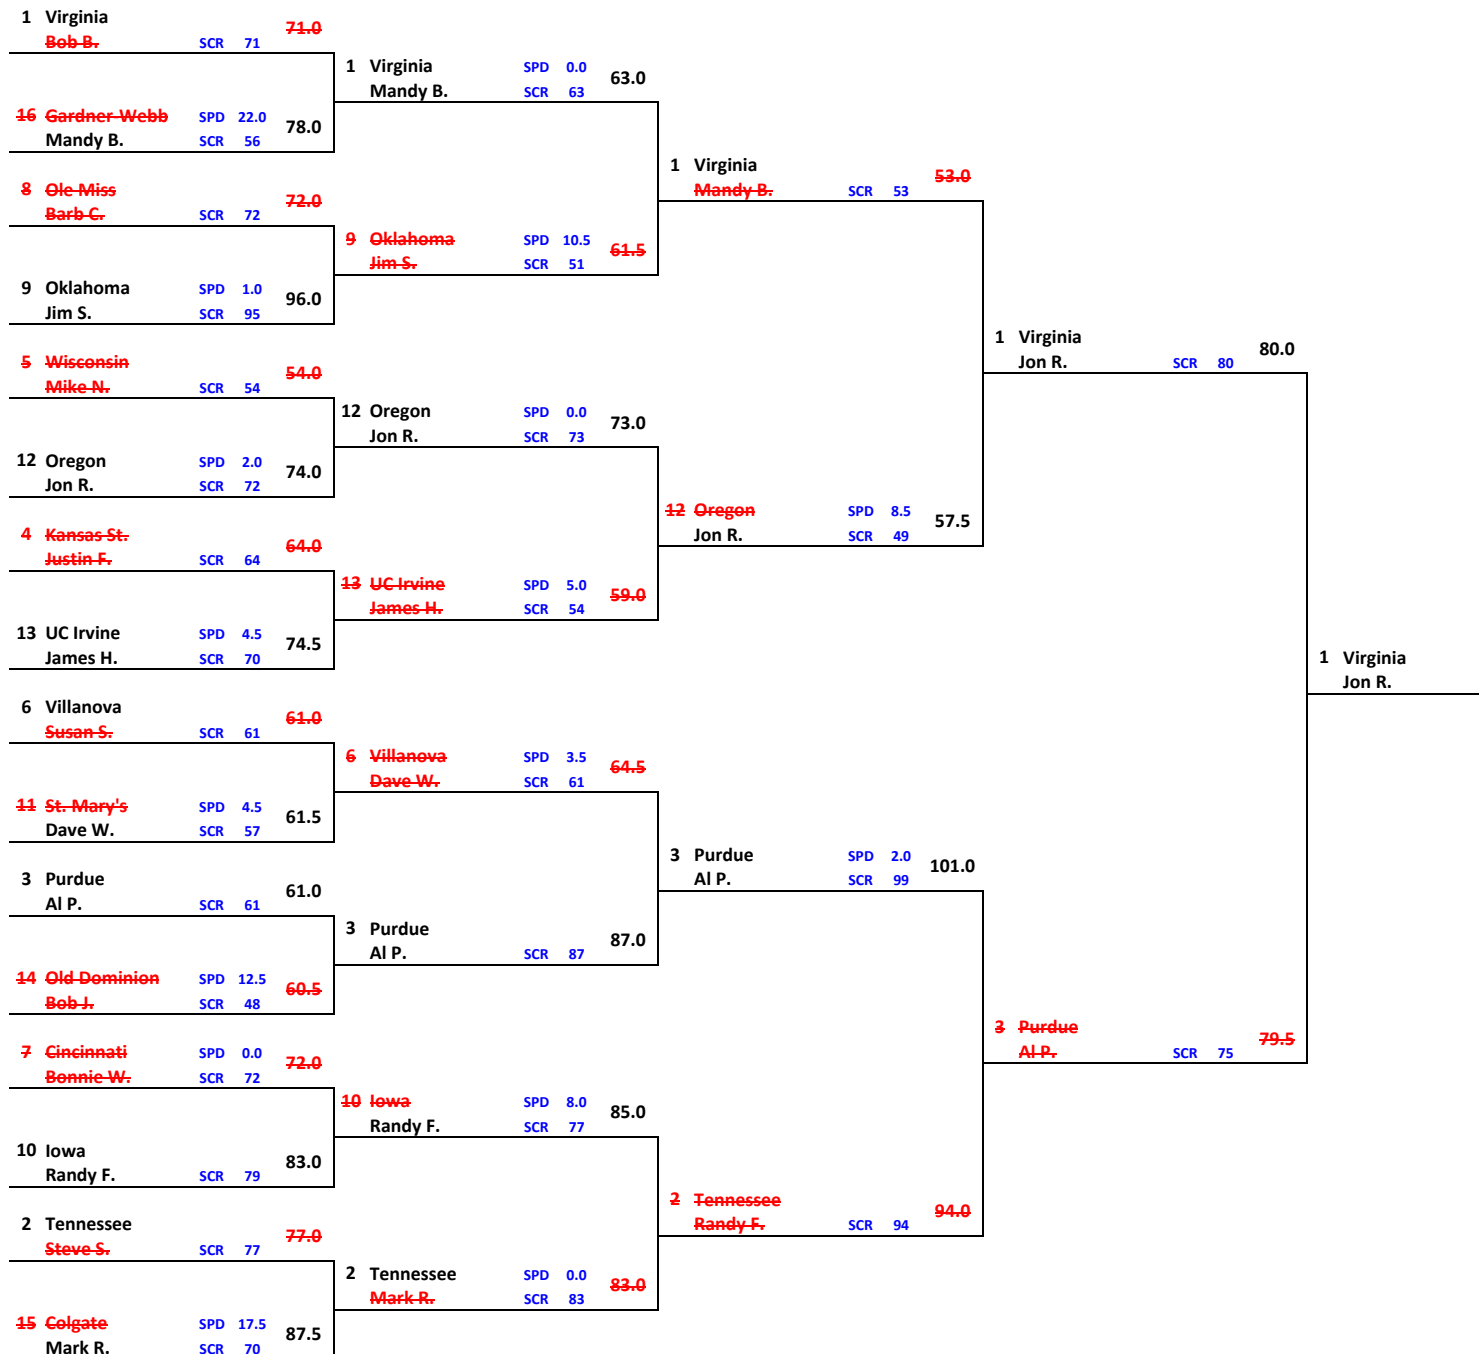

SMITTY'S (BRACKET 1)

EAST

Round of 64 March 21-22	Round of 32 March 23-24	Sweet 16 March 28-29	Elite 8 March 30-31	Final 4 April 6
----------------------------	----------------------------	-------------------------	------------------------	--------------------

SMITTY'S (BRACKET 1)

WEST

Round of 64 March 21-22	Round of 32 March 23-24	Sweet 16 March 28-29	Elite 8 March 30-31	Final 4 April 6
----------------------------	----------------------------	-------------------------	------------------------	--------------------

SMITTY'S (BRACKET 1)

SOUTH

Round of 64 March 21-22	Round of 32 March 23-24	Sweet 16 March 28-29	Elite 8 March 30-31	Final 4 April 6
----------------------------	----------------------------	-------------------------	------------------------	--------------------

SMITTY'S (BRACKET 1)

MIDWEST

Round of 64 March 21-22	Round of 32 March 23-24	Sweet 16 March 28-29	Elite 8 March 30-31	Final 4 April 6
----------------------------	----------------------------	-------------------------	------------------------	--------------------