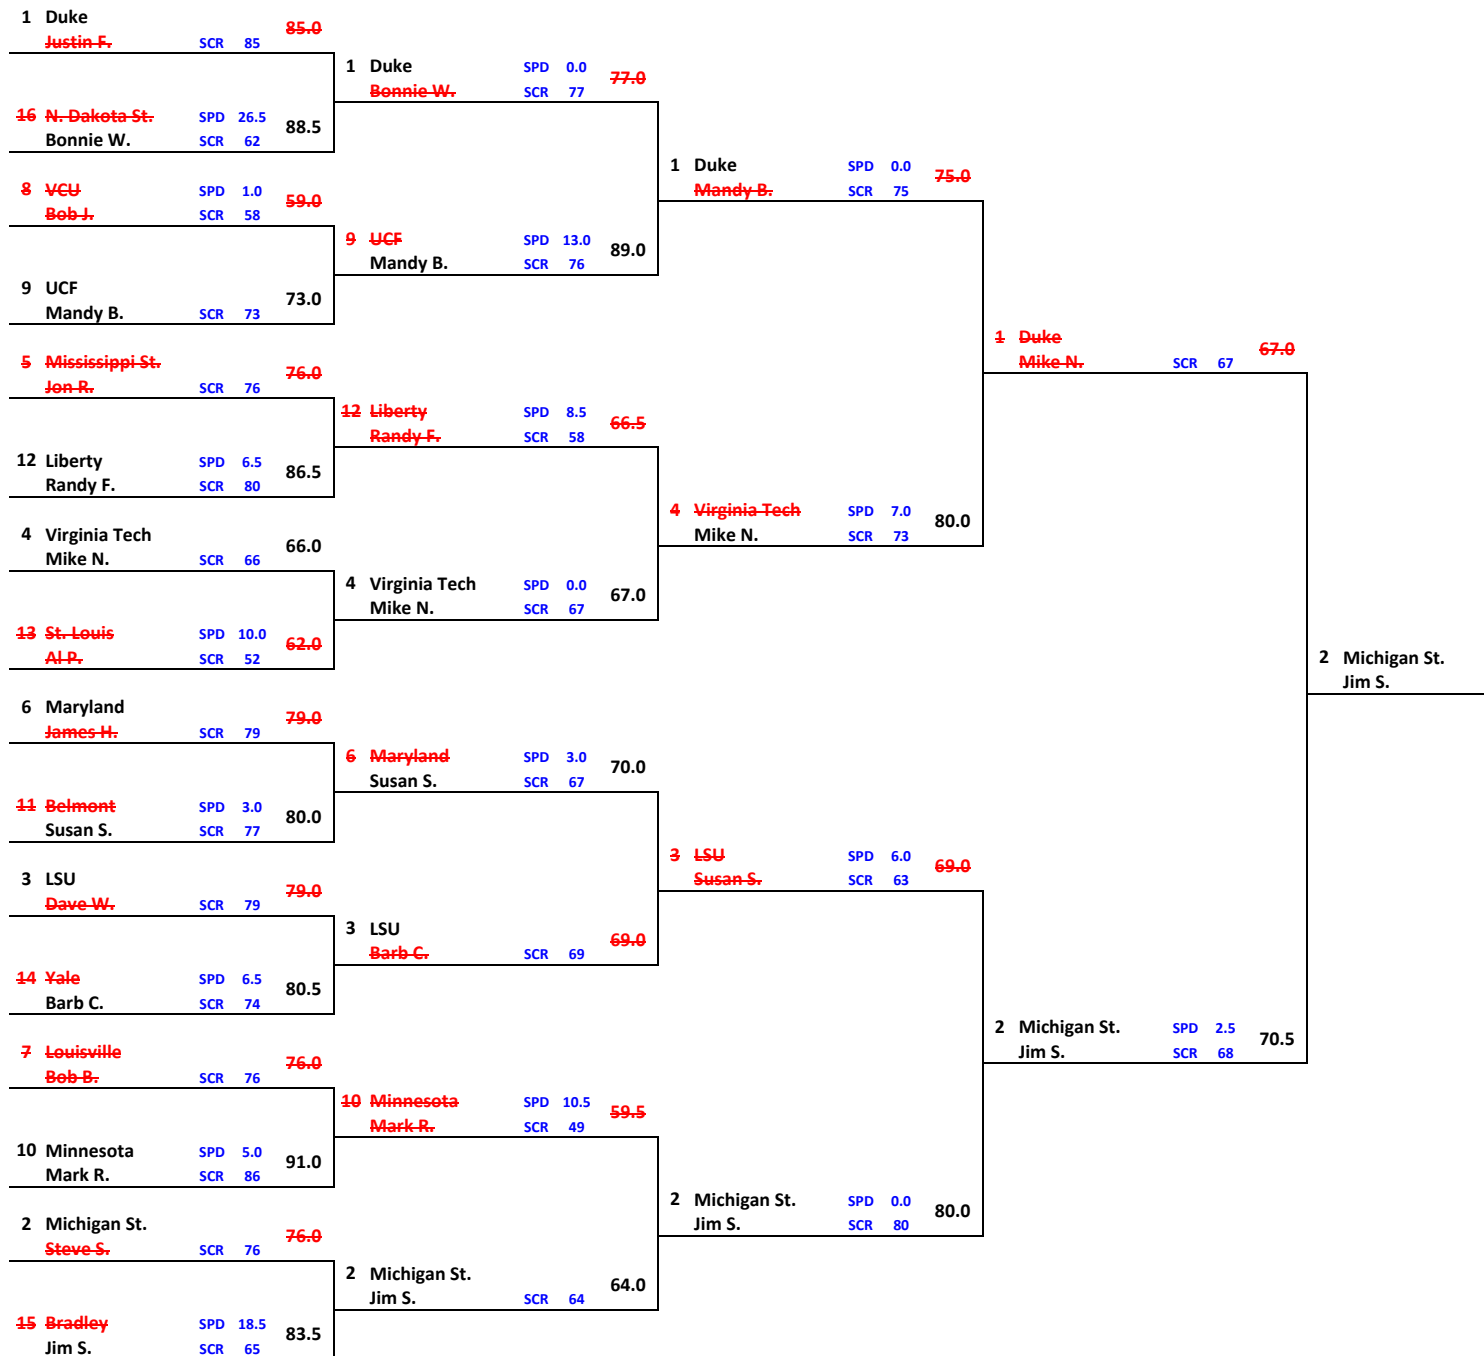

SMITTY'S (BRACKET 1)

EAST

Round of 64 March 21-22	Round of 32 March 23-24	Sweet 16 March 28-29	Elite 8 March 30-31	Final 4 April 6
----------------------------	----------------------------	-------------------------	------------------------	--------------------

SMITTY'S (BRACKET 1)

WEST

Round of 64 March 21-22	Round of 32 March 23-24	Sweet 16 March 28-29	Elite 8 March 30-31	Final 4 April 6
----------------------------	----------------------------	-------------------------	------------------------	--------------------

SMITTY'S (BRACKET 1)

SOUTH

Round of 64 March 21-22	Round of 32 March 23-24	Sweet 16 March 28-29	Elite 8 March 30-31	Final 4 April 6
----------------------------	----------------------------	-------------------------	------------------------	--------------------