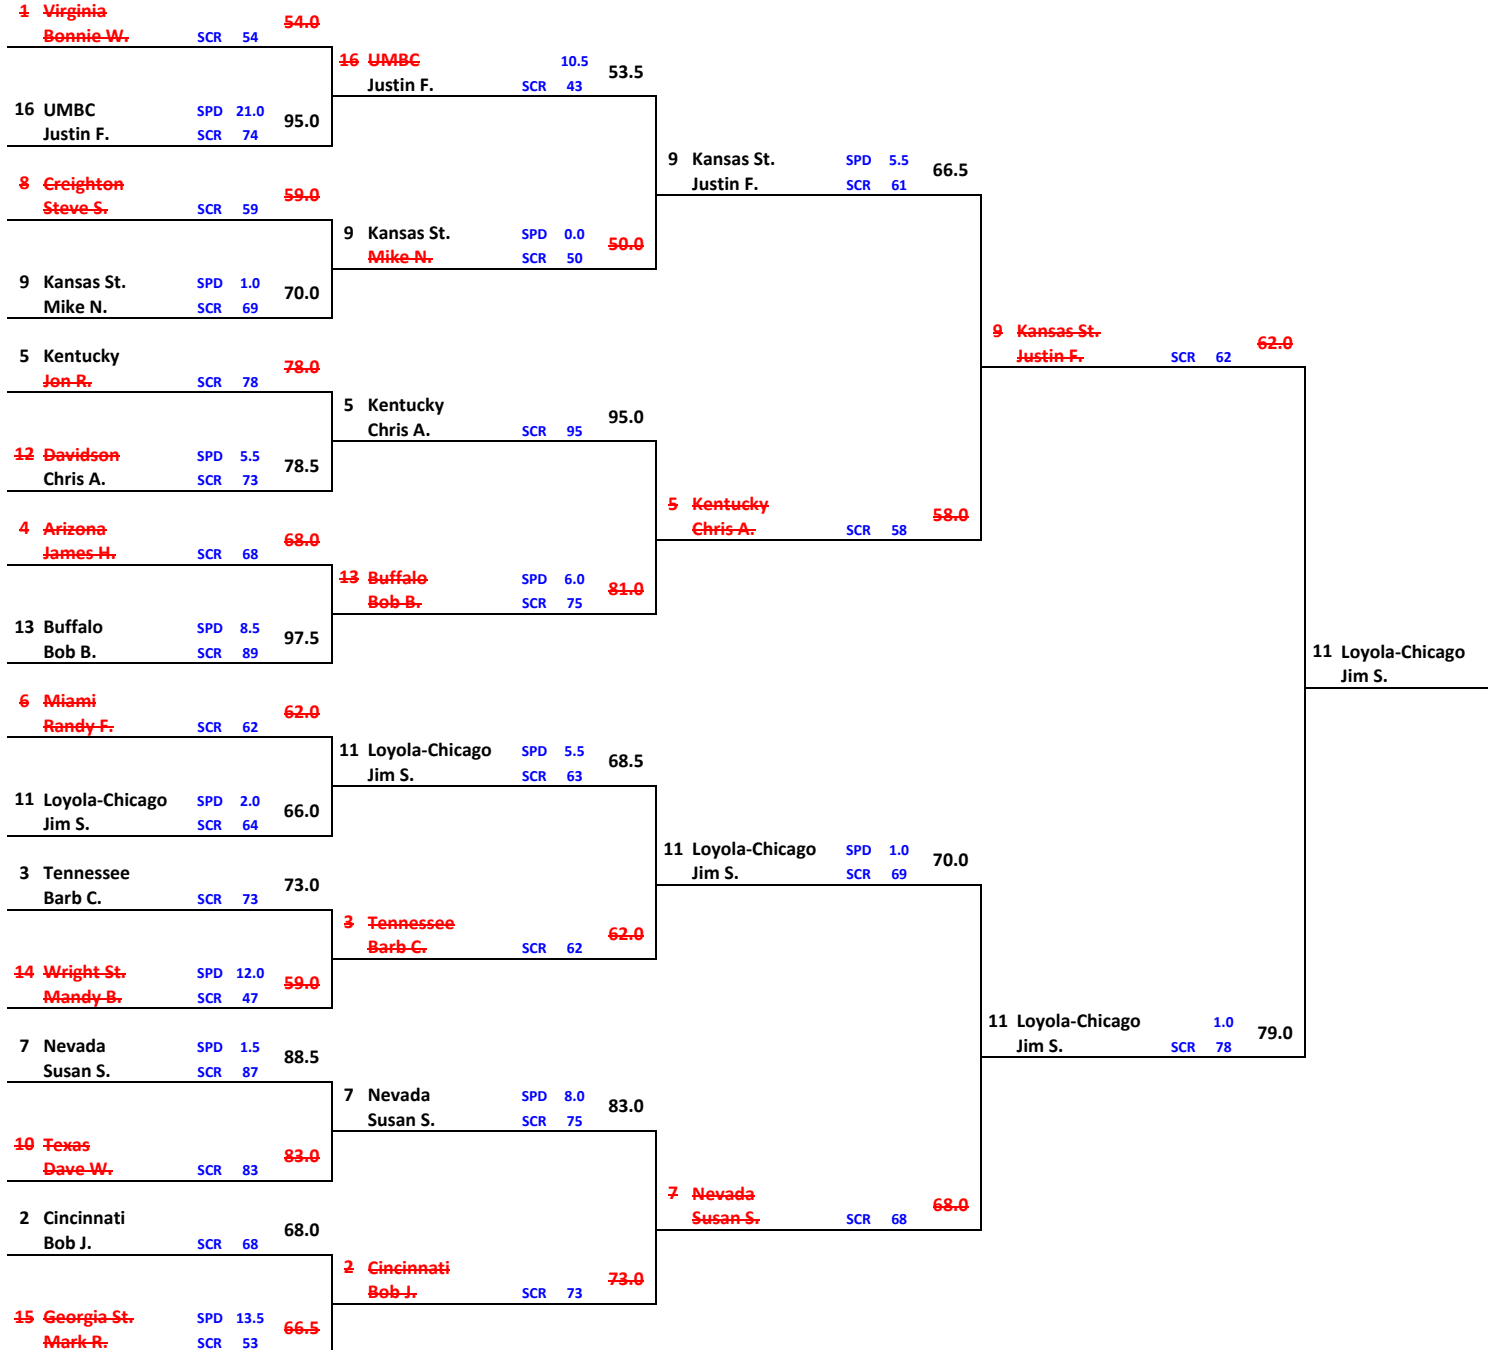

BRACKET 1

SOUTH

Round of 64 March 15-16	Round of 32 March 17-18	Sweet 16 March 22-23	Elite 8 March 24-25	Final 4 March 31
----------------------------	----------------------------	-------------------------	------------------------	---------------------

WEST

Round of 64 March 15-16	Round of 32 March 17-18	Sweet 16 March 22-23	Elite 8 March 24-25	Final 4 March 31
----------------------------	----------------------------	-------------------------	------------------------	---------------------

EAST

Round of 64 March 15-16	Round of 32 March 17-18	Sweet 16 March 22-23	Elite 8 March 24-25	Final 4 March 31
----------------------------	----------------------------	-------------------------	------------------------	---------------------