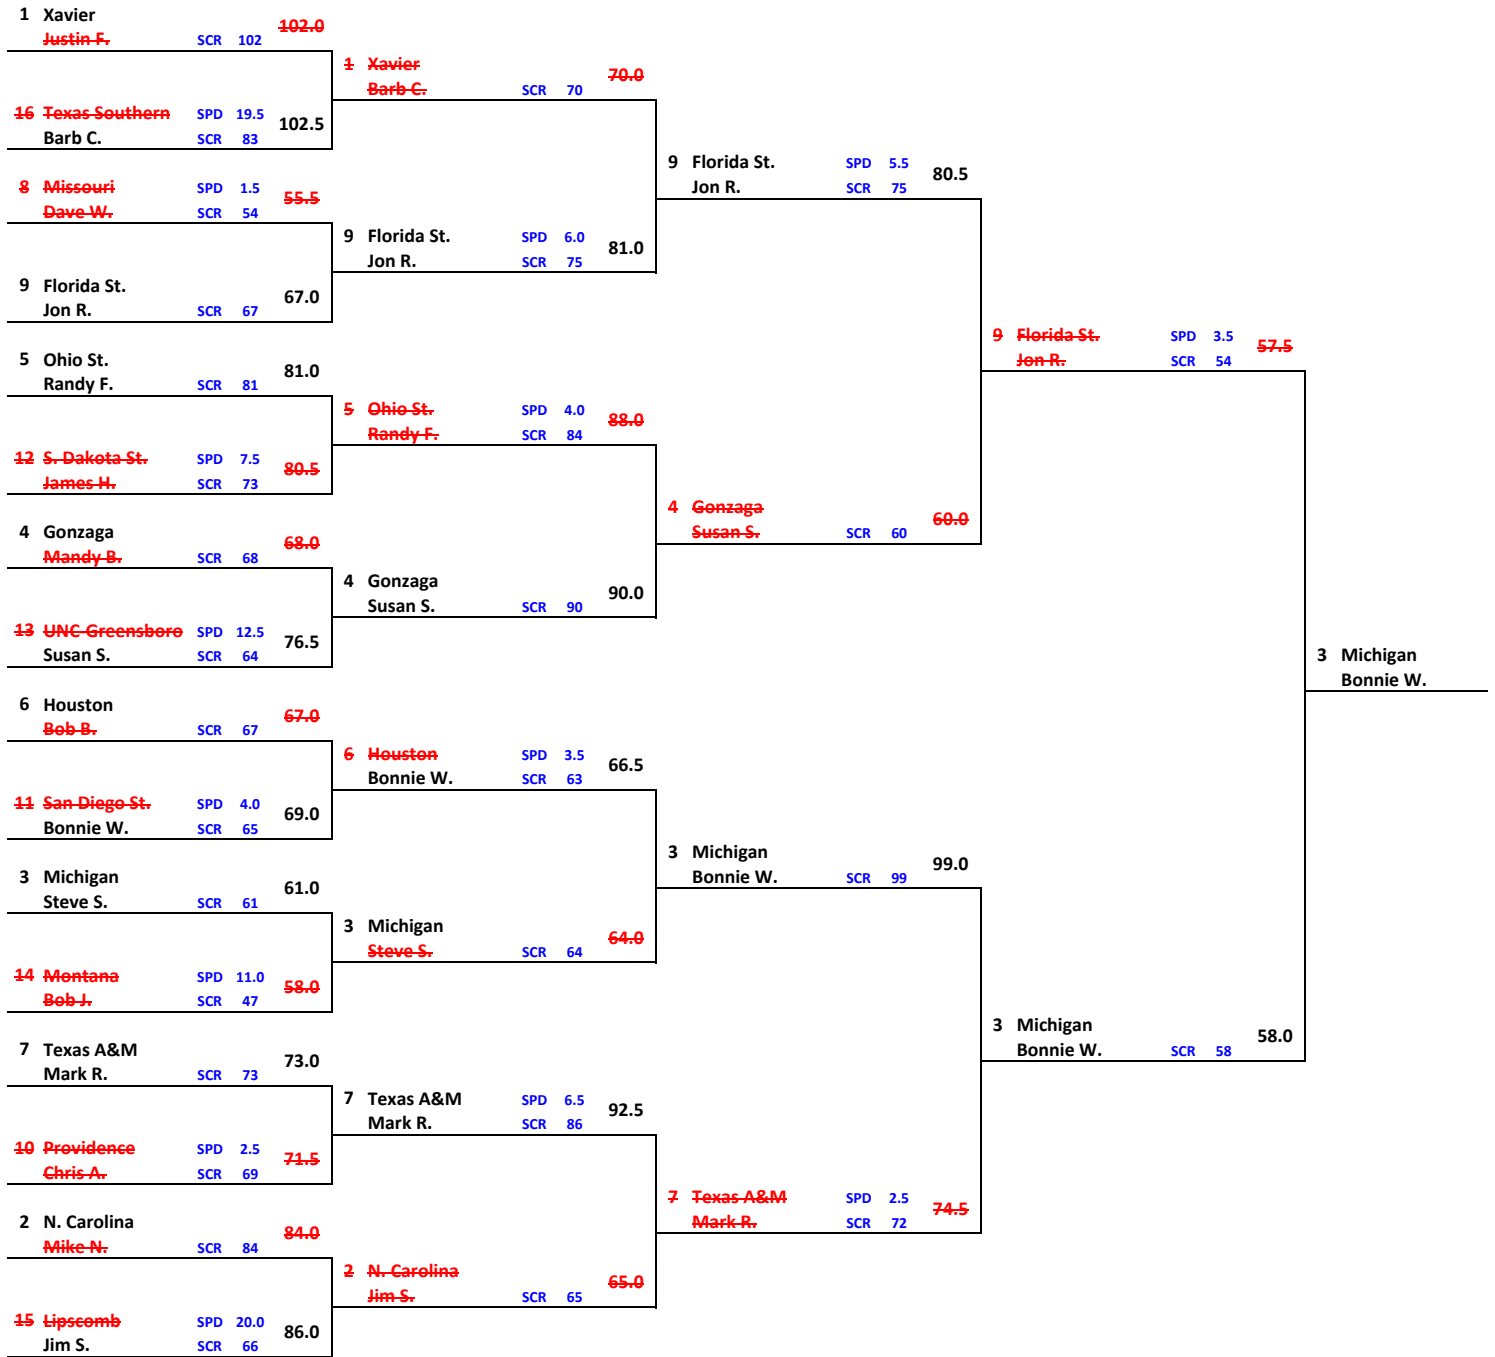

BRACKET 1

SOUTH

Round of 64 March 15-16	Round of 32 March 17-18	Sweet 16 March 22-23	Elite 8 March 24-25	Final 4 March 31
----------------------------	----------------------------	-------------------------	------------------------	---------------------

WEST

Round of 64 March 15-16	Round of 32 March 17-18	Sweet 16 March 22-23	Elite 8 March 24-25	Final 4 March 31
----------------------------	----------------------------	-------------------------	------------------------	---------------------

EAST

Round of 64 March 15-16	Round of 32 March 17-18	Sweet 16 March 22-23	Elite 8 March 24-25	Final 4 March 31
----------------------------	----------------------------	-------------------------	------------------------	---------------------