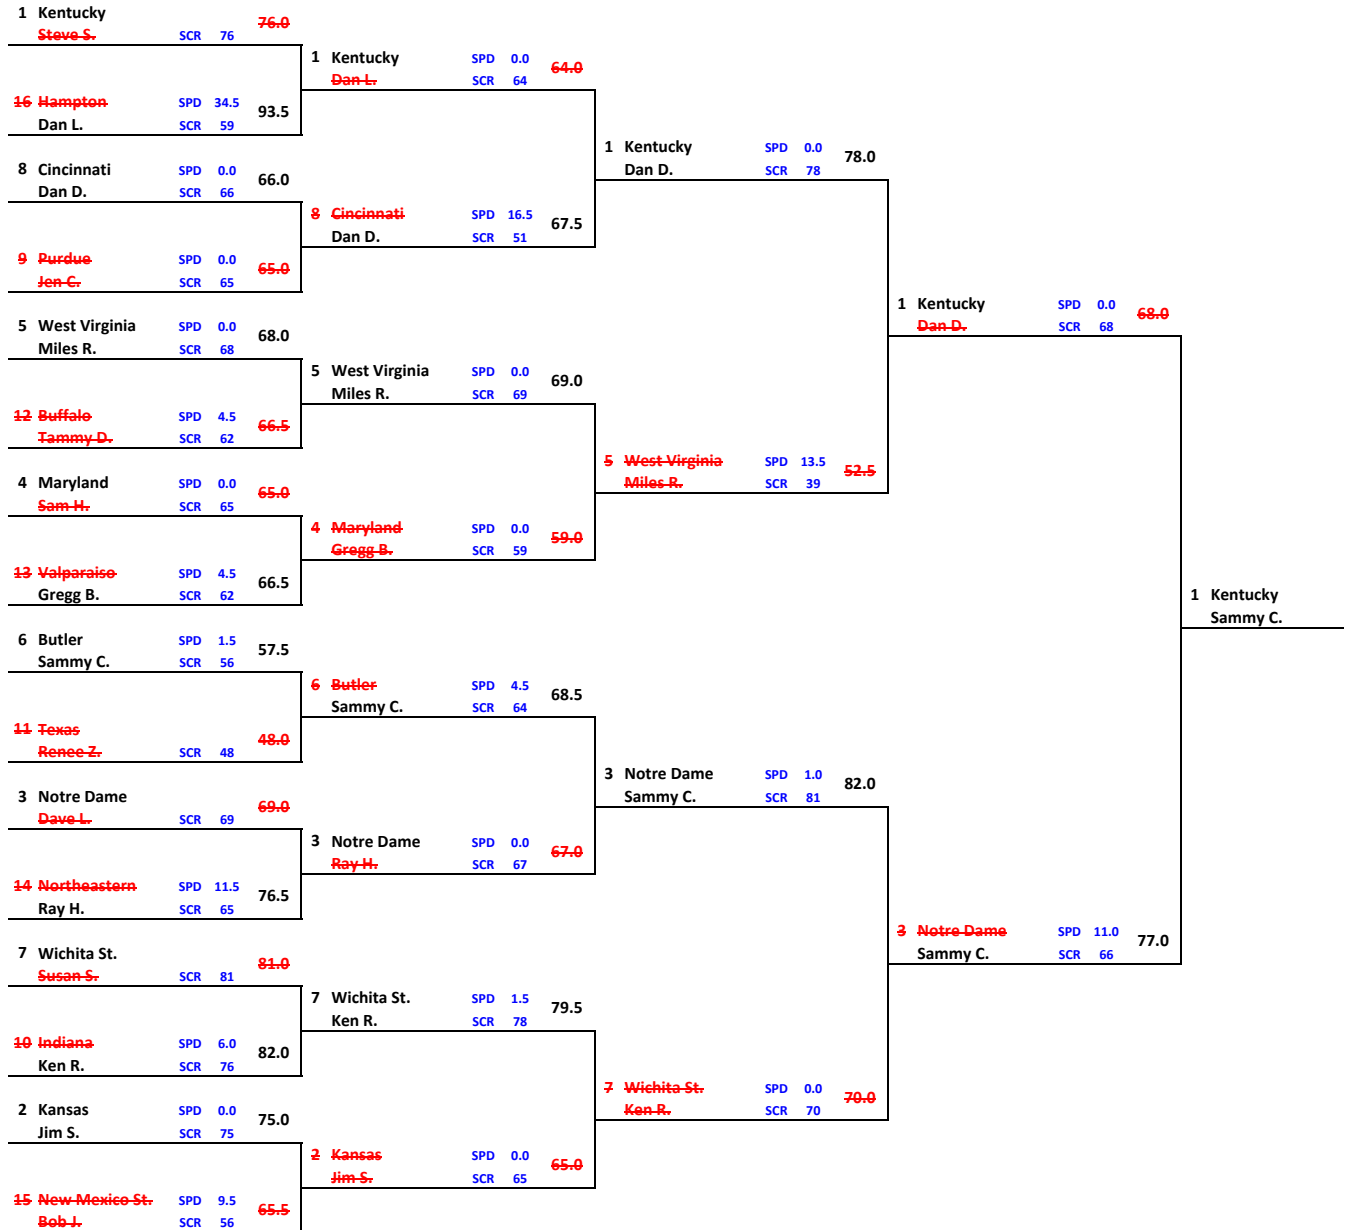

# BRACKET 3

## MIDWEST

Round of 64 March 19-20	Round of 32 March 21-22	Sweet 16 March 26-27	Elite 8 March 28-29	Final 4 April 4
----------------------------	----------------------------	-------------------------	------------------------	--------------------