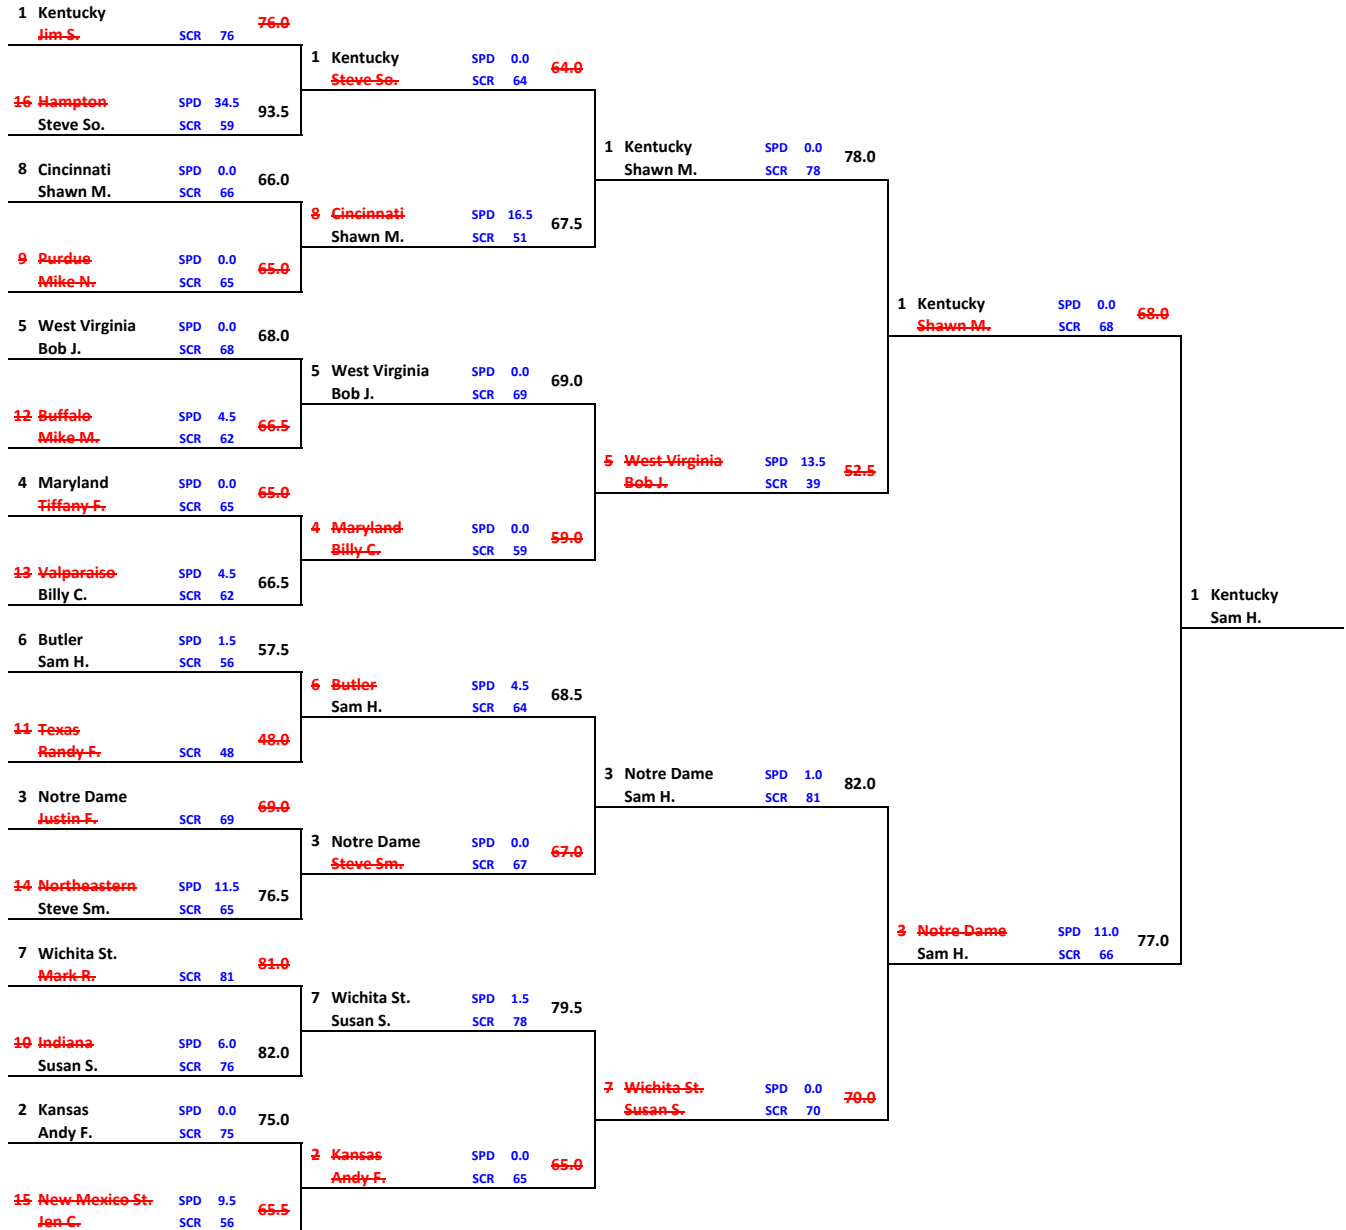

# BRACKET 2

## MIDWEST

Round of 64 March 19-20	Round of 32 March 21-22	Sweet 16 March 26-27	Elite 8 March 28-29	Final 4 April 4
----------------------------	----------------------------	-------------------------	------------------------	--------------------