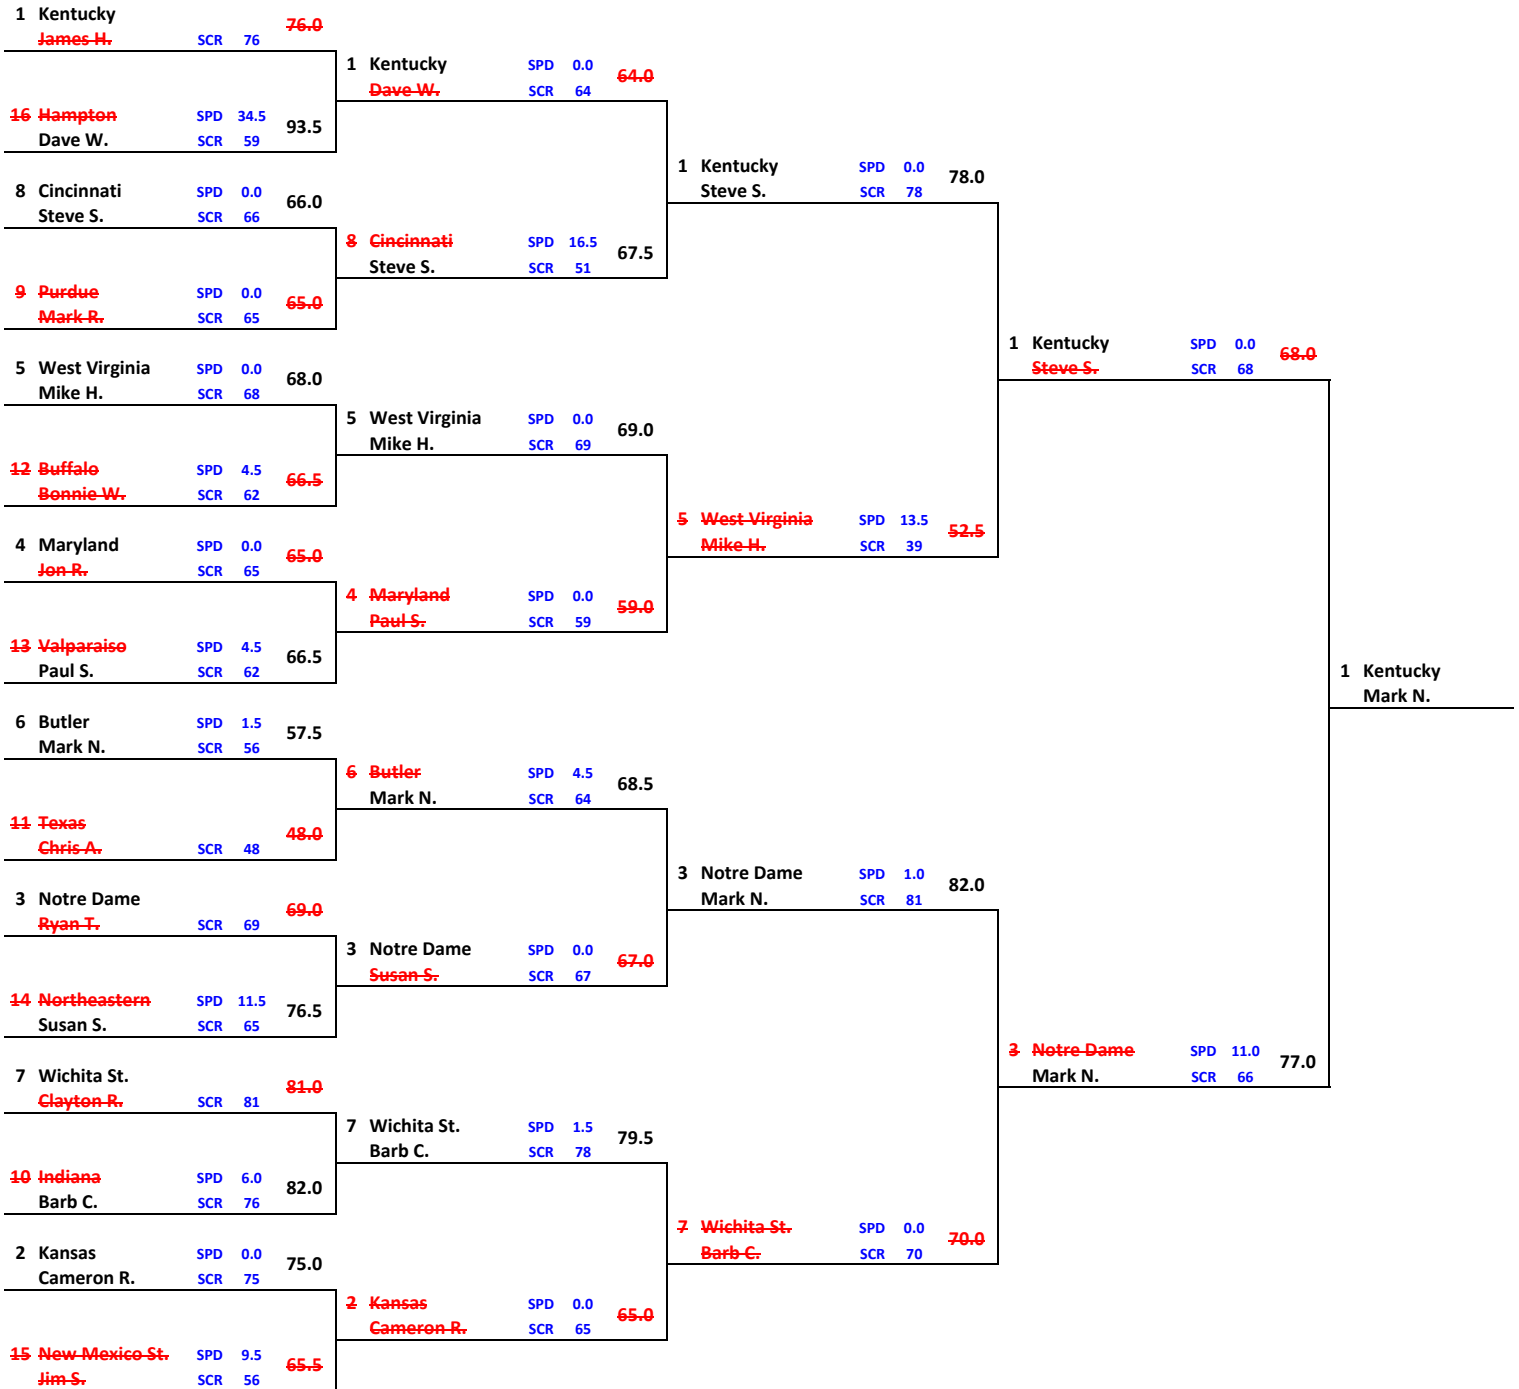

BRACKET 1

MIDWEST

Round of 64 March 19-20	Round of 32 March 21-22	Sweet 16 March 26-27	Elite 8 March 28-29	Final 4 April 4
----------------------------	----------------------------	-------------------------	------------------------	--------------------

WEST

Round of 64 March 19-20	Round of 32 March 21-22	Sweet 16 March 26-27	Elite 8 March 28-29	Final 4 April 4
1 Wisconsin SPD 0.0 86.0 Steve S. SCR 86	1 Wisconsin SPD 0.0 72.0 Jim S. SCR 72	1 Wisconsin SPD 0.0 79.0 Jon R. SCR 79	1 Wisconsin SPD 1.0 86.0 Jon R. SCR 85	1 Wisconsin Jon R.
16 Coastal Carolina SPD 19.5 91.5 Jim S. SCR 72				
8 Oregon SPD 0.0 79.0 Jon R. SCR 79	8 Oregon SPD 12.0 77.0 Jon R. SCR 65			
9 Oklahoma St. SPD 2.0 75.0 Cameron R. SCR 73				
5 Arkansas SPD 56.0 Bonnie W. SCR 56	5 Arkansas SPD 4.5 82.5 Dave W. SCR 78			
12 Wofford SPD 7.5 60.5 Dave W. SCR 53		4 North Carolina SPD 5.5 77.5 Chris A. SCR 72		
4 North Carolina SPD 67.0 Clayton R. SCR 67	4 North Carolina SPD 0.0 87.0 Chris A. SCR 87			
13 Harvard SPD 10.0 75.0 Chris A. SCR 65				
6 Xavier SPD 76.0 Ryan T. SCR 76	6 Xavier SPD 0.0 75.0 Ryan T. SCR 75	6 Xavier SPD 11.0 71.0 Ryan T. SCR 60		
11 Ole Miss SPD 3.0 60.0 Susan S. SCR 57				
3 Baylor SPD 56.0 Barb C. SCR 56	14 Georgia St. SPD 7.0 74.0 Mike H. SCR 67			
14 Georgia St. SPD 9.0 66.0 Mike H. SCR 57				
7 VCU SPD 4.0 76.0 James H. SCR 72	10 Ohio St. SPD 9.0 67.0 James H. SCR 58			
10 Ohio St. SPD 75.0 Mark N. SCR 75		2 Arizona SPD 0.0 68.0 Mark R. SCR 68		
2 Arizona SPD 93.0 Paul S. SCR 93	2 Arizona SPD 0.0 73.0 Mark R. SCR 73			
15 Texas Southern SPD 23.5 95.5 Mark R. SCR 72				