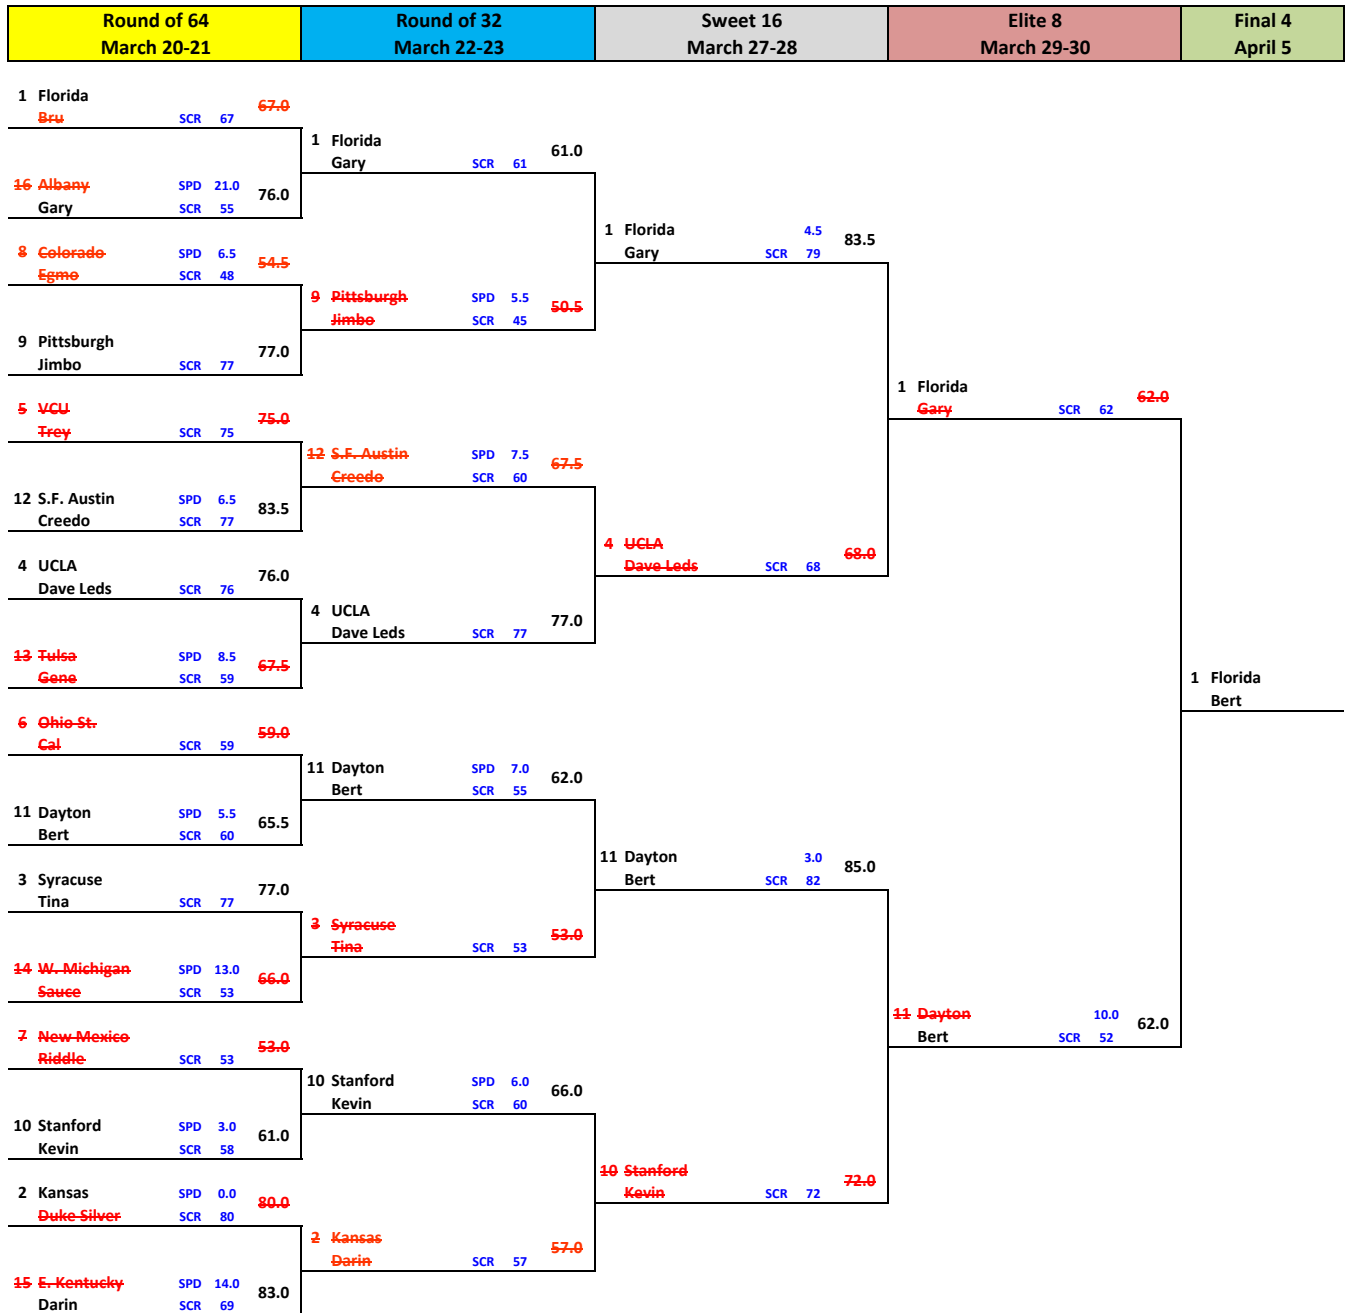

# BRACKET 3

## SOUTH

**WEST**

Round of 64 March 20-21	Round of 32 March 22-23	Sweet 16 March 27-28	Elite 8 March 29-30	Final 4 April 5
----------------------------	----------------------------	-------------------------	------------------------	--------------------

## MIDWEST

Round of 64 March 20-21	Round of 32 March 22-23	Sweet 16 March 27-28	Elite 8 March 29-30	Final 4 April 5
----------------------------	----------------------------	-------------------------	------------------------	--------------------