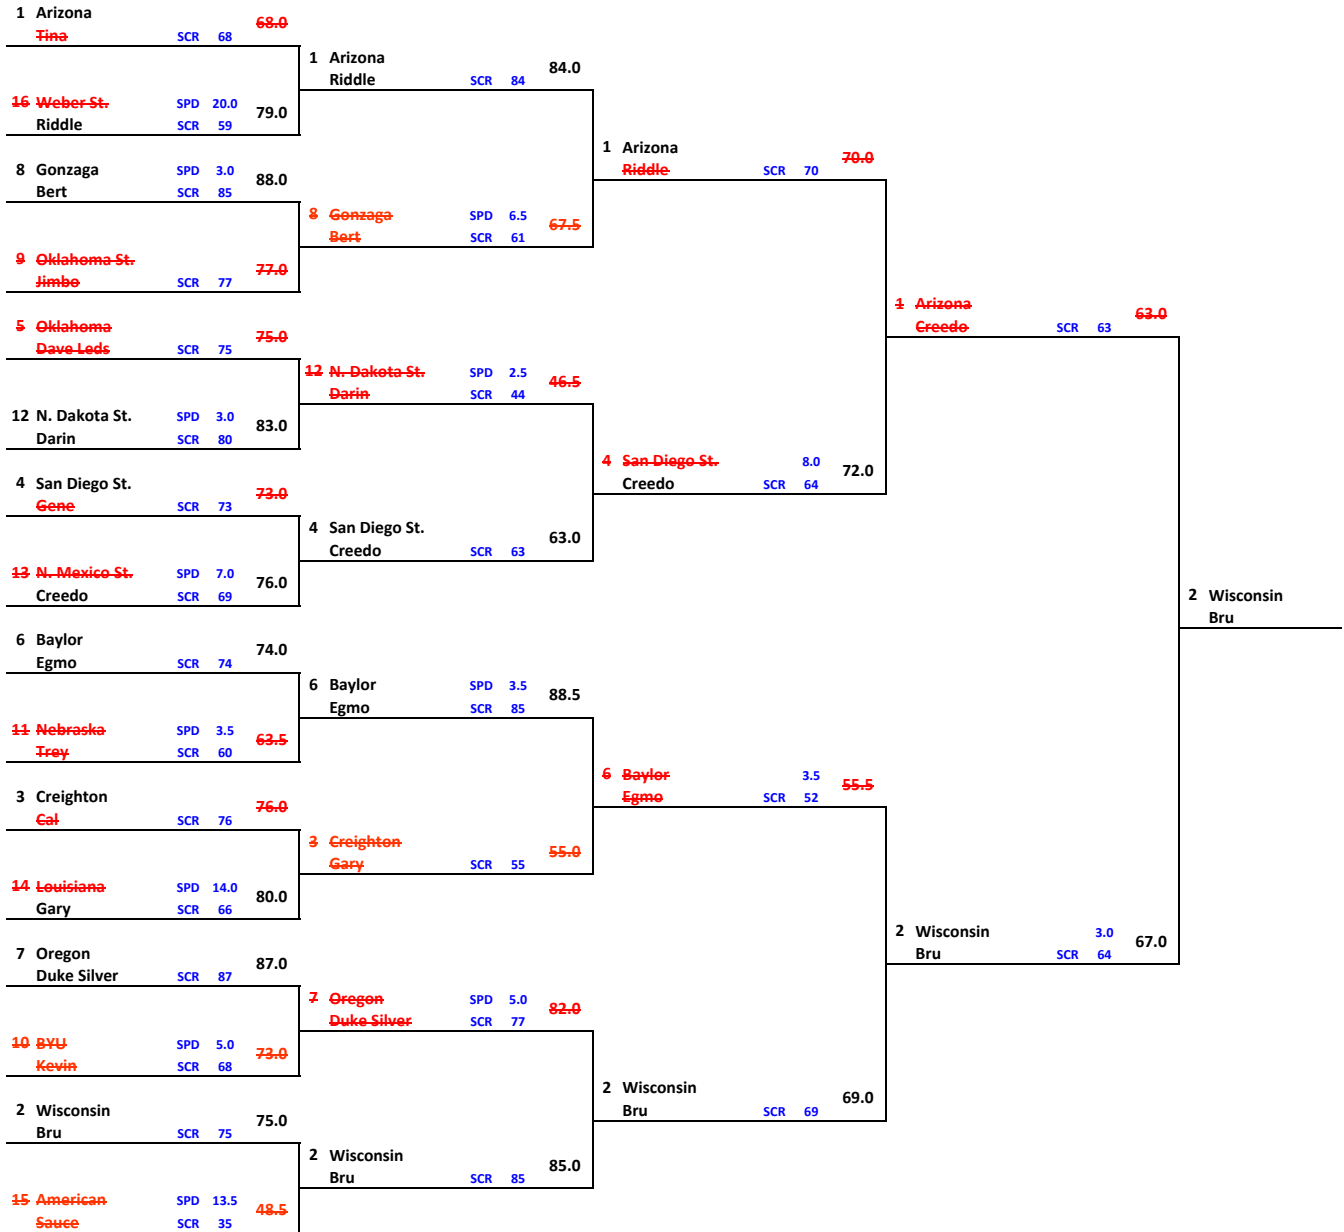

## SOUTH

**WEST**

Round of 64 March 20-21	Round of 32 March 22-23	Sweet 16 March 27-28	Elite 8 March 29-30	Final 4 April 5
----------------------------	----------------------------	-------------------------	------------------------	--------------------

## MIDWEST

Round of 64 March 20-21	Round of 32 March 22-23	Sweet 16 March 27-28	Elite 8 March 29-30	Final 4 April 5
----------------------------	----------------------------	-------------------------	------------------------	--------------------