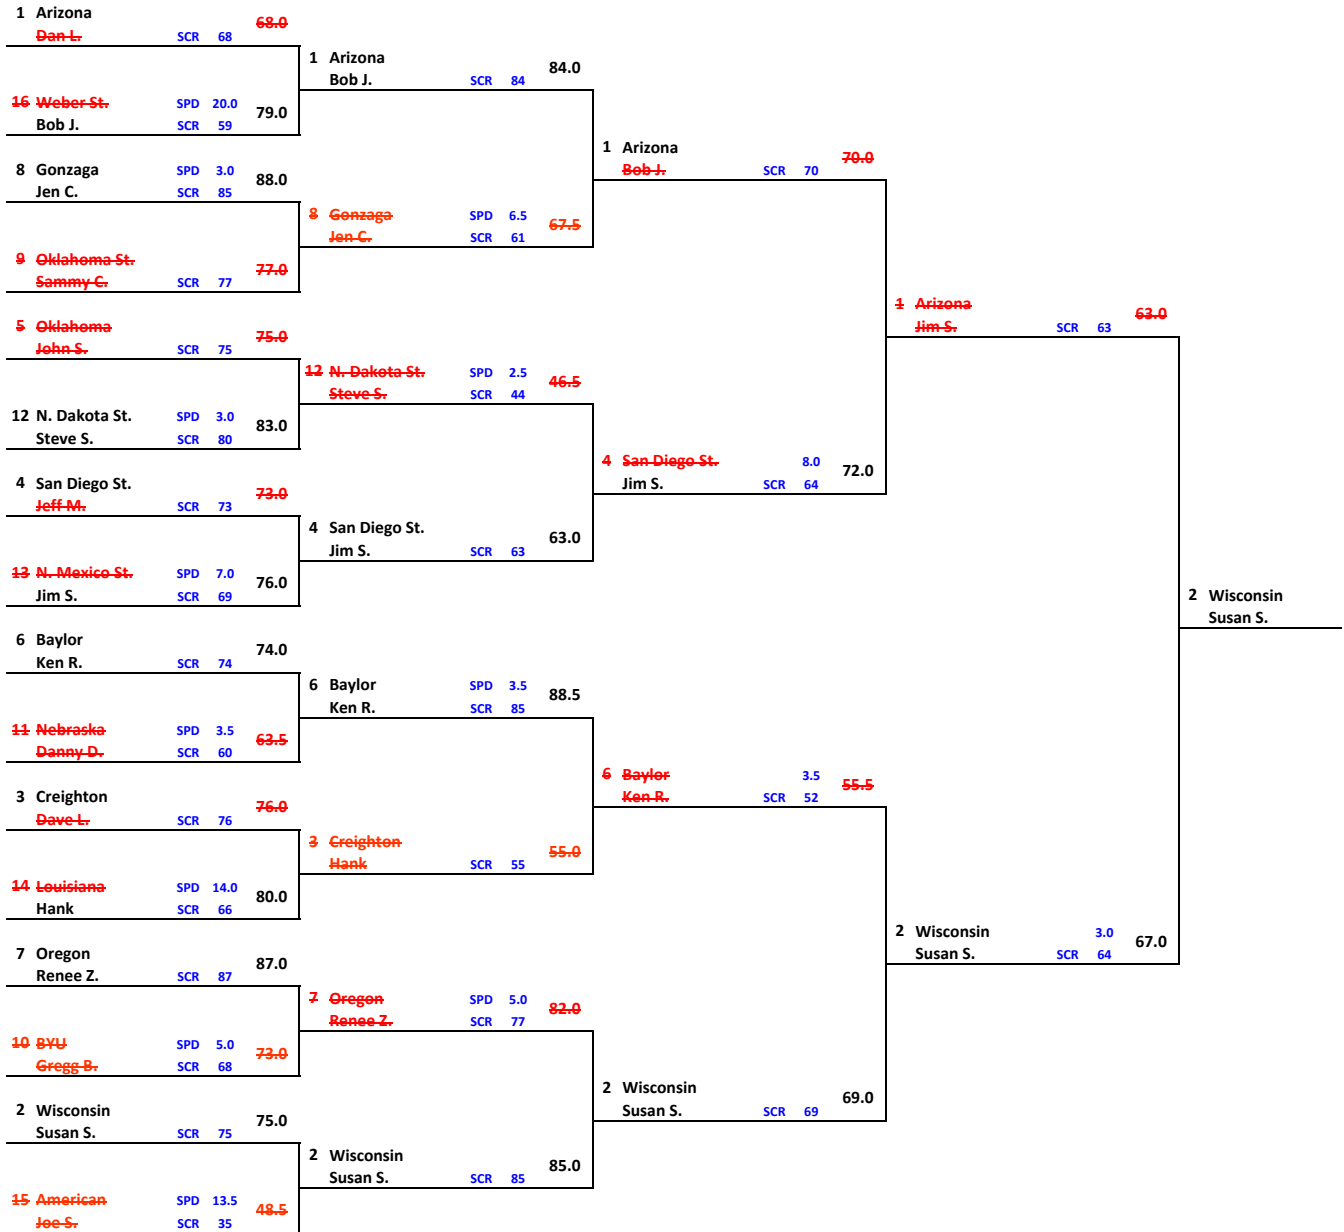

WEST

Round of 64 March 20-21	Round of 32 March 22-23	Sweet 16 March 27-28	Elite 8 March 29-30	Final 4 April 5