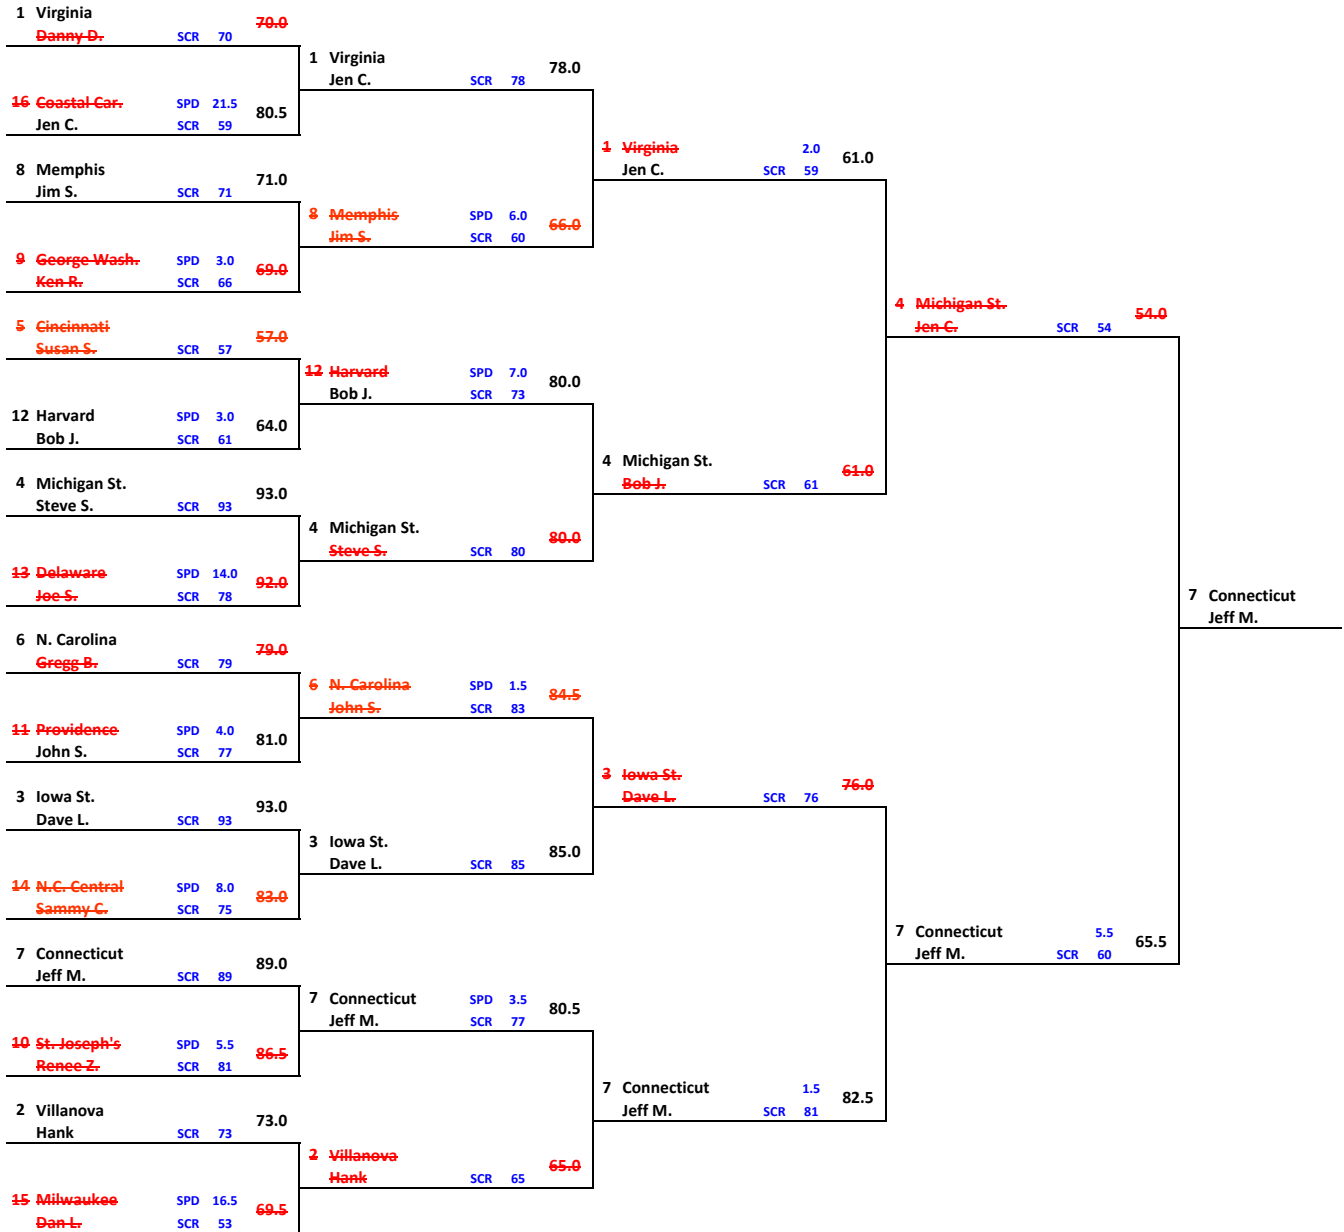

EAST

Round of 64 March 20-21	Round of 32 March 22-23	Sweet 16 March 27-28	Elite 8 March 29-30	Final 4 April 5
----------------------------	----------------------------	-------------------------	------------------------	--------------------

WEST

Round of 64 March 20-21	Round of 32 March 22-23	Sweet 16 March 27-28	Elite 8 March 29-30	Final 4 April 5
----------------------------	----------------------------	-------------------------	------------------------	--------------------