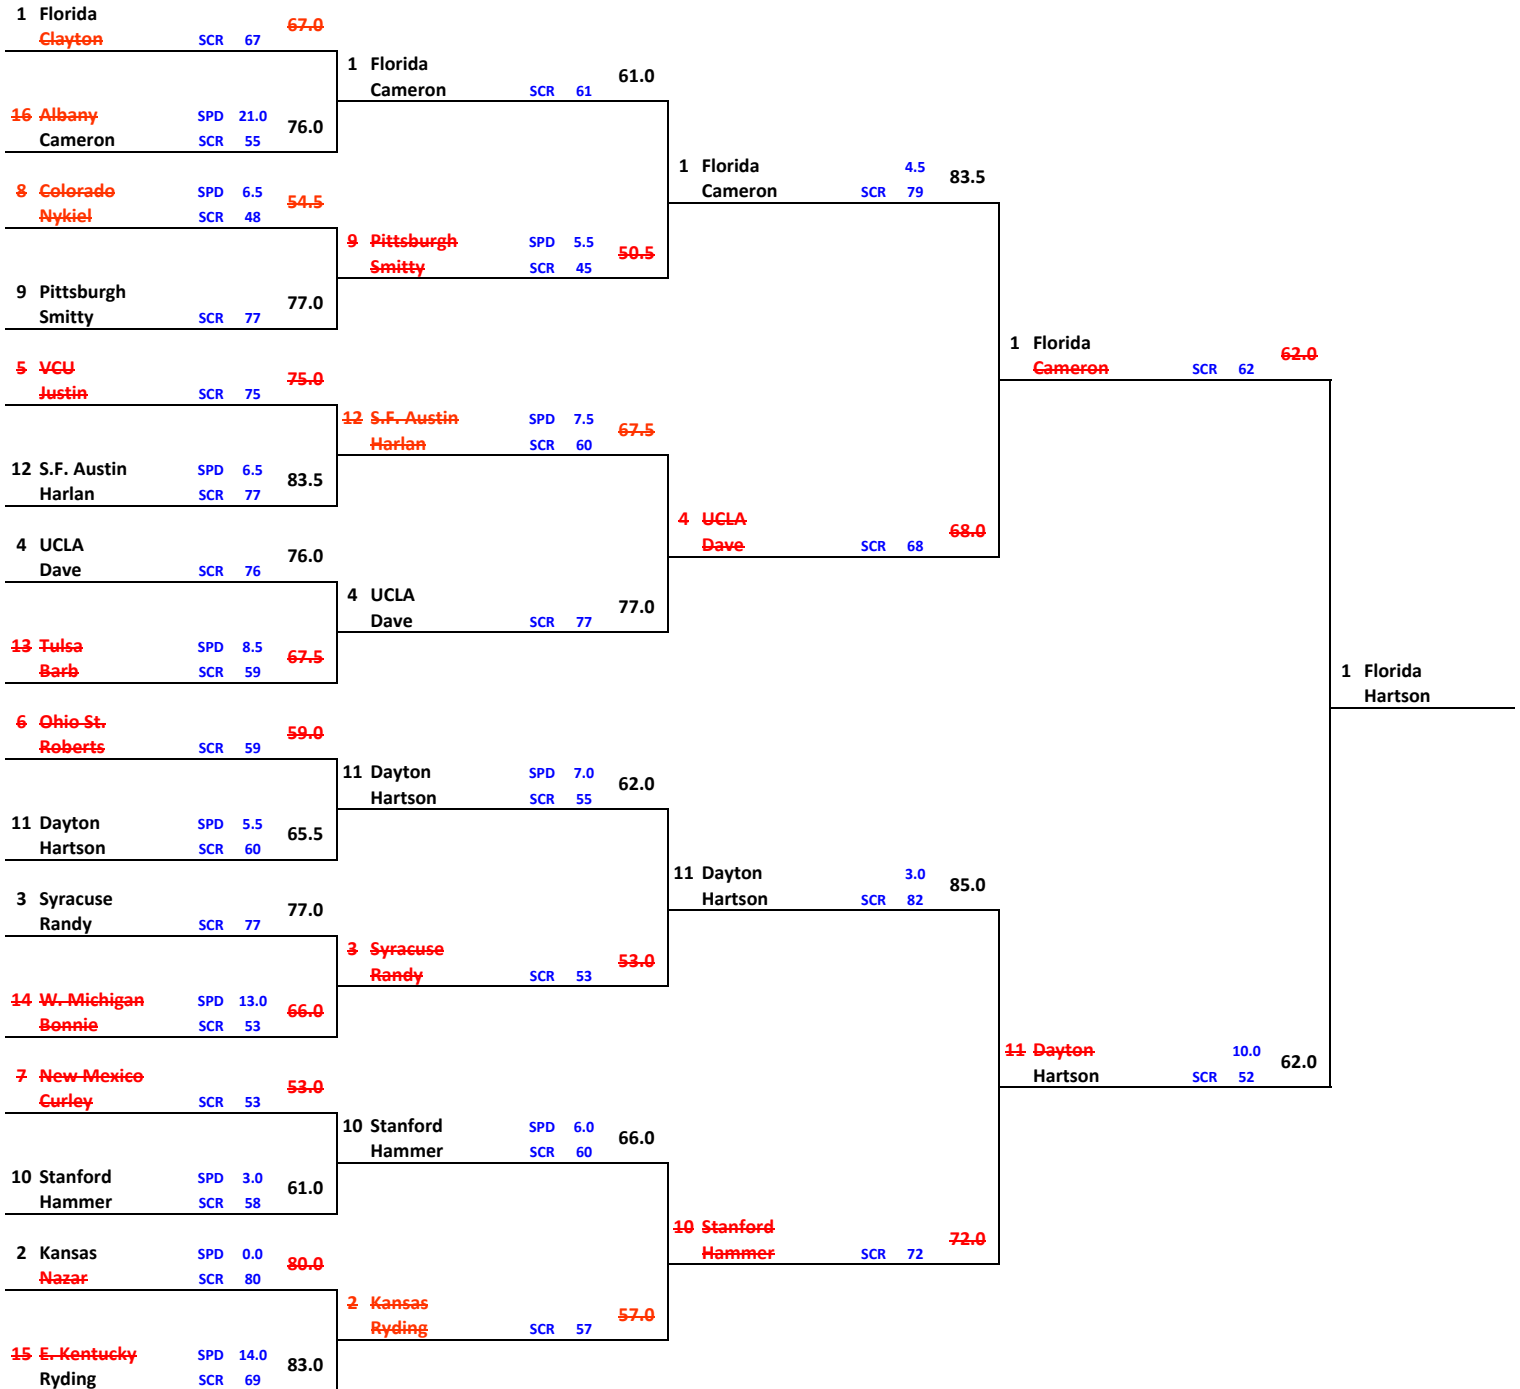

BRACKET 1

SOUTH

Round of 64 March 20-21	Round of 32 March 22-23	Sweet 16 March 27-28	Elite 8 March 29-30	Final 4 April 5
----------------------------	----------------------------	-------------------------	------------------------	--------------------

EAST

Round of 64 March 20-21	Round of 32 March 22-23	Sweet 16 March 27-28	Elite 8 March 29-30	Final 4 April 5
----------------------------	----------------------------	-------------------------	------------------------	--------------------

WEST

Round of 64 March 20-21	Round of 32 March 22-23	Sweet 16 March 27-28	Elite 8 March 29-30	Final 4 April 5
----------------------------	----------------------------	-------------------------	------------------------	--------------------