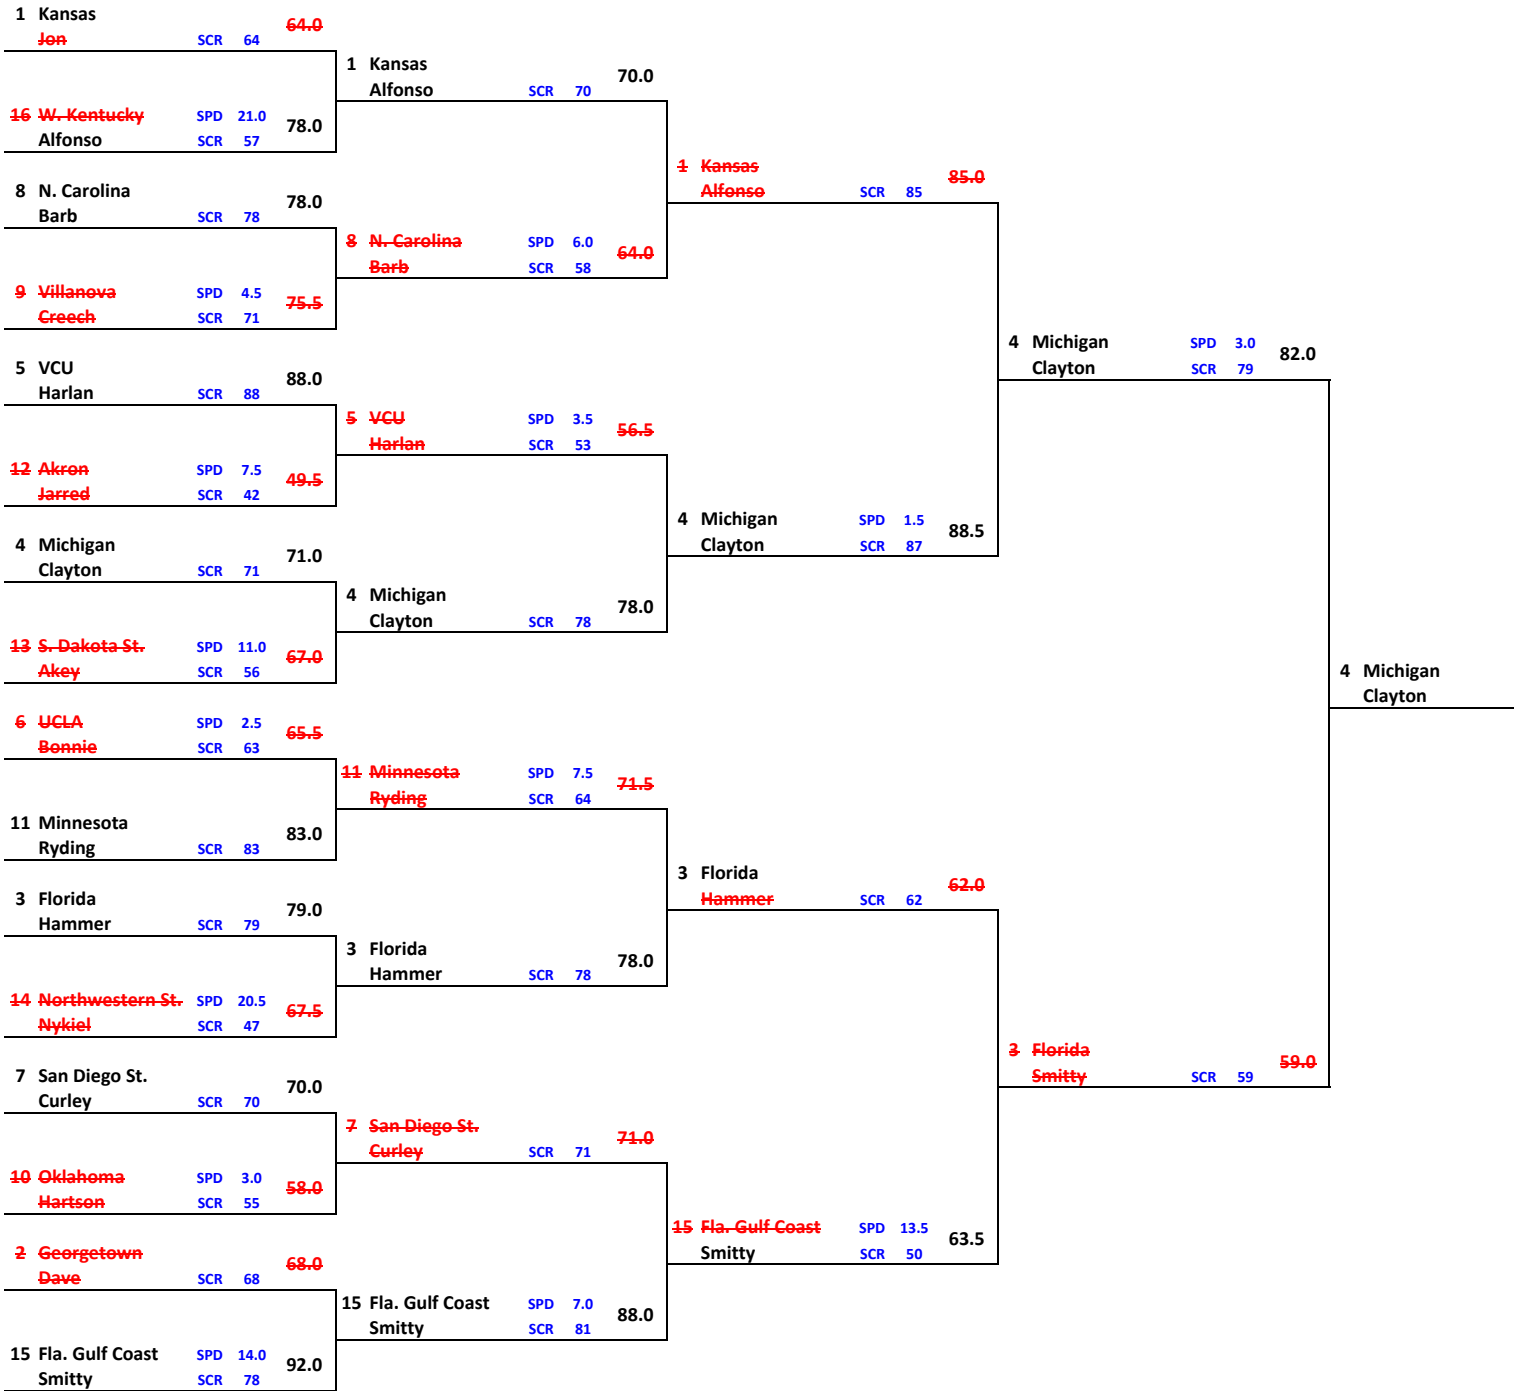

## MIDWEST

Round of 64 March 21-22	Round of 32 March 23-24	Sweet 16 March 28-29	Elite 8 March 30-31	Final 4 April 6
----------------------------	----------------------------	-------------------------	------------------------	--------------------

## WEST

Round of 64 March 21-22	Round of 32 March 23-24	Sweet 16 March 28-29	Elite 8 March 30-31	Final 4 April 6
----------------------------	----------------------------	-------------------------	------------------------	--------------------

# SOUTH

Round of 64 March 21-22	Round of 32 March 23-24	Sweet 16 March 28-29	Elite 8 March 30-31	Final 4 April 6
----------------------------	----------------------------	-------------------------	------------------------	--------------------