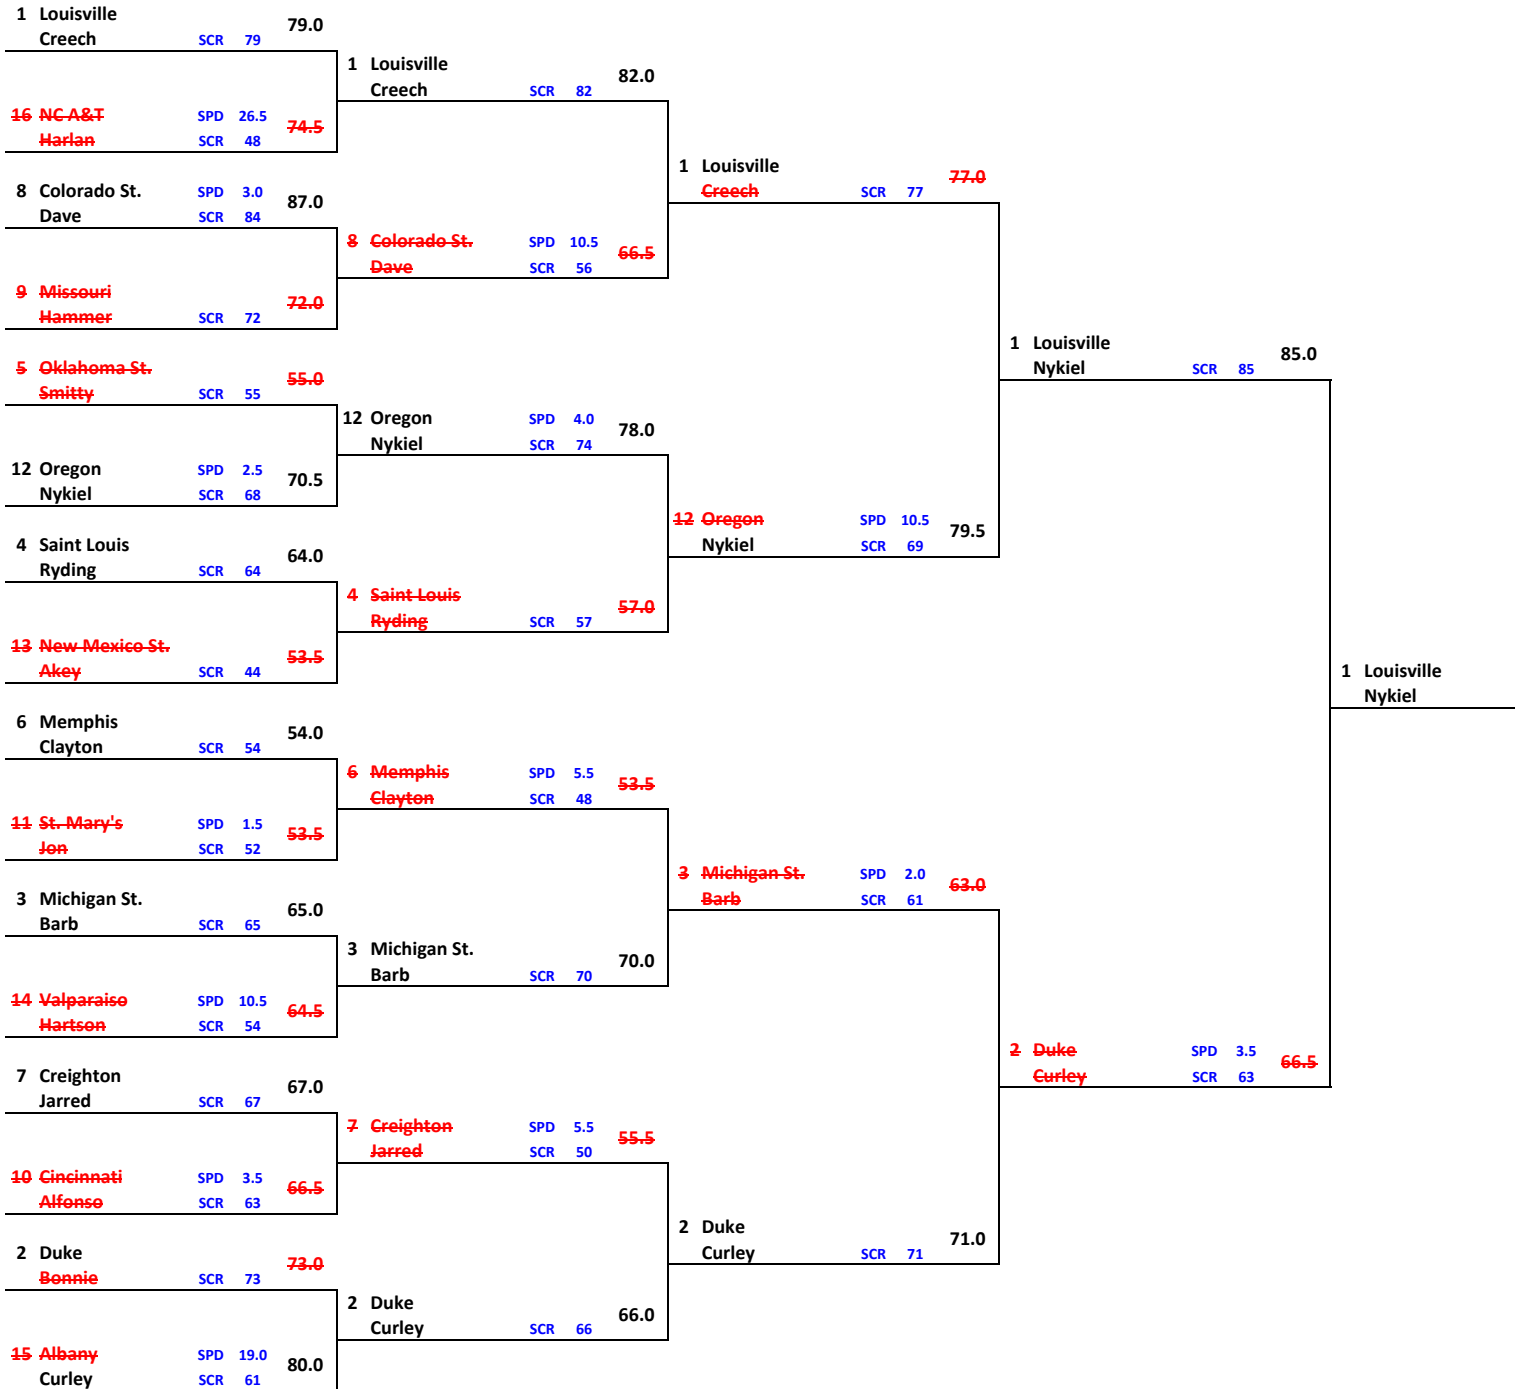

# BRACKET 1

## MIDWEST

Round of 64 March 21-22	Round of 32 March 23-24	Sweet 16 March 28-29	Elite 8 March 30-31	Final 4 April 6
----------------------------	----------------------------	-------------------------	------------------------	--------------------

## WEST

Round of 64 March 21-22	Round of 32 March 23-24	Sweet 16 March 28-29	Elite 8 March 30-31	Final 4 April 6
----------------------------	----------------------------	-------------------------	------------------------	--------------------

# SOUTH

Round of 64 March 21-22	Round of 32 March 23-24	Sweet 16 March 28-29	Elite 8 March 30-31	Final 4 April 6
----------------------------	----------------------------	-------------------------	------------------------	--------------------