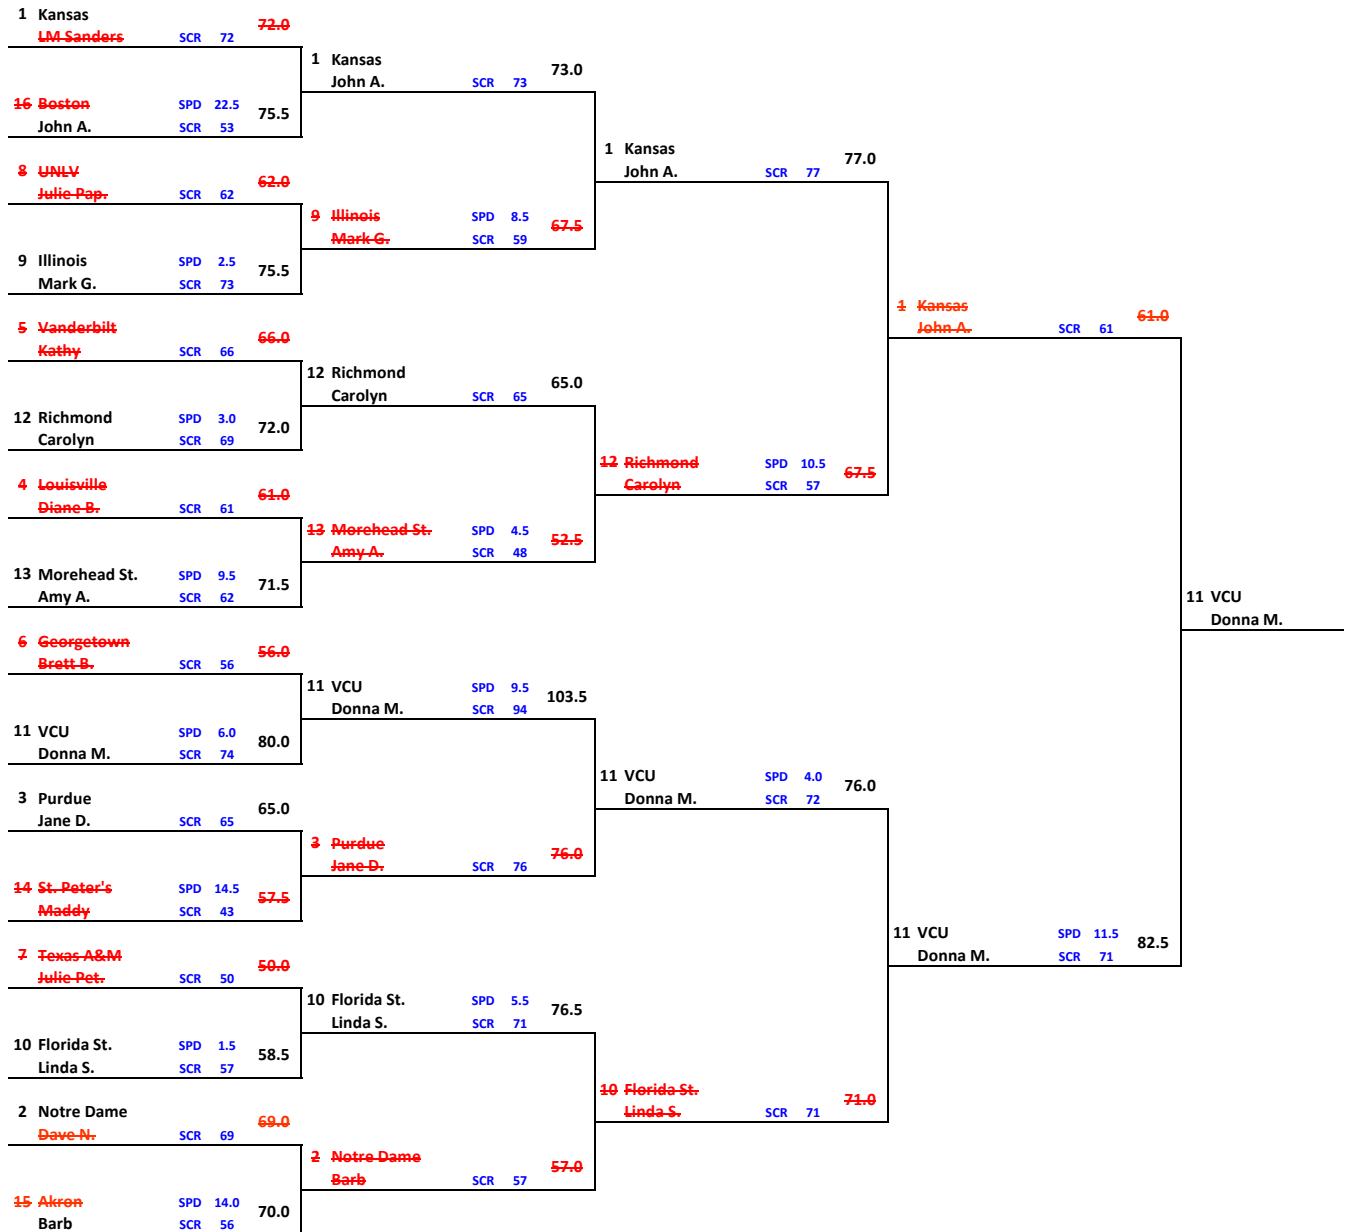

WEST

Round of 64 March 17-18	Round of 32 March 19-20	Sweet 16 March 24-25	Elite 8 March 26-27	Final 4 April 2
----------------------------	----------------------------	-------------------------	------------------------	--------------------

SOUTHWEST

Round of 64 March 17-18	Round of 32 March 19-20	Sweet 16 March 24-25	Elite 8 March 26-27	Final 4 April 2
----------------------------	----------------------------	-------------------------	------------------------	--------------------

SOUTHEAST

Round of 64 March 17-18	Round of 32 March 19-20	Sweet 16 March 24-25	Elite 8 March 26-27	Final 4 April 2
----------------------------	----------------------------	-------------------------	------------------------	--------------------