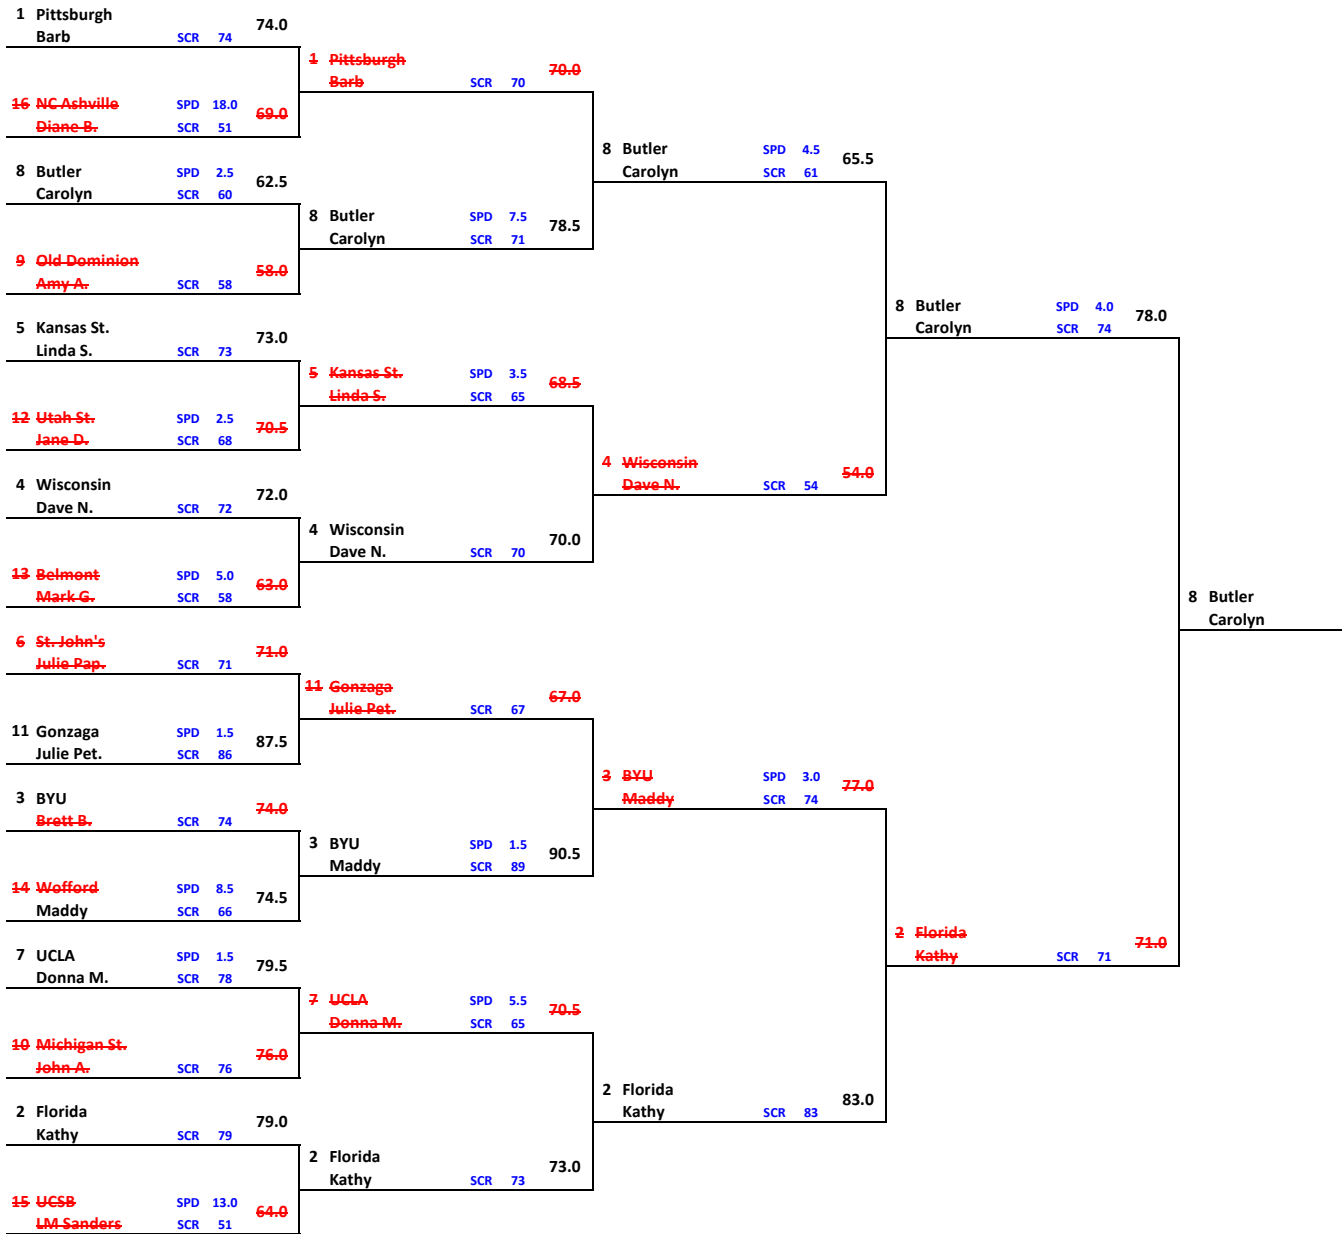

1 Duke Barb SCR 87 87.0			
16 Hampton Donna M. SPD 23.0 SCR 45 68.0	1 Duke Barb SCR 73 73.0	1 Duke Diane B. SCR 77 77.0	5 Arizona Brett B. SPD 3.0 SCR 63 66.0
8 Michigan Diane B. SPD 1.5 SCR 75 76.5	8 Michigan Diane B. SPD 11.5 SCR 71 82.5	5 Arizona Brett B. SPD 8.5 SCR 93 101.5	3 Connecticut Brett B.
9 Tennessee Jane D. SCR 45 45.0	5 Arizona Brett B. SPD 6.0 SCR 70 76.0	4 Texas John A. SCR 69 69.0	3 Connecticut Kathy SCR 74 74.0
5 Arizona Mark G. SCR 77 77.0	12 Memphis Brett B. SPD 6.0 SCR 75 81.0	3 Connecticut Kathy SCR 69 69.0	3 Connecticut Kathy SCR 65 65.0
4 Texas Julie Pap. SCR 85 85.0	4 Texas John A. SCR 69 69.0	7 Temple Linda S. SPD 5.5 SCR 64 69.5	2 San Diego St. Dave N. SPD 1.0 SCR 67 68.0
13 Oakland John A. SPD 10.5 SCR 81 91.5	6 Cincinnati Julie Pet. SPD 4.0 SCR 58 62.0	2 San Diego St. Dave N. SCR 71 71.0	15 N-Colorado Maddy SPD 15.5 SCR 50 65.5
6 Cincinnati Julie Pet. SCR 78 78.0	11 Missouri Amy A. SPD 1.0 SCR 63 64.0	2 San Diego St. Dave N. SCR 67 67.0	
3 Connecticut Kathy SCR 81 81.0	3 Connecticut Kathy SCR 69 69.0		
14 Bucknell LM Sanders SPD 10.0 SCR 52 62.0	7 Temple Linda S. SPD 5.5 SCR 64 69.5		
7 Temple Carolyn SCR 66 66.0	10 Penn St. Linda S. SPD 2.5 SCR 64 66.5		
10 Penn St. Linda S. SPD 2.5 SCR 64 66.5	2 San Diego St. Dave N. SCR 71 71.0		
2 San Diego St. Dave N. SCR 68 68.0			
15 N-Colorado Maddy SPD 15.5 SCR 50 65.5			

SOUTHWEST

Round of 64 March 17-18	Round of 32 March 19-20	Sweet 16 March 24-25	Elite 8 March 26-27	Final 4 April 2
----------------------------	----------------------------	-------------------------	------------------------	--------------------

SOUTHEAST

Round of 64 March 17-18	Round of 32 March 19-20	Sweet 16 March 24-25	Elite 8 March 26-27	Final 4 April 2
----------------------------	----------------------------	-------------------------	------------------------	--------------------