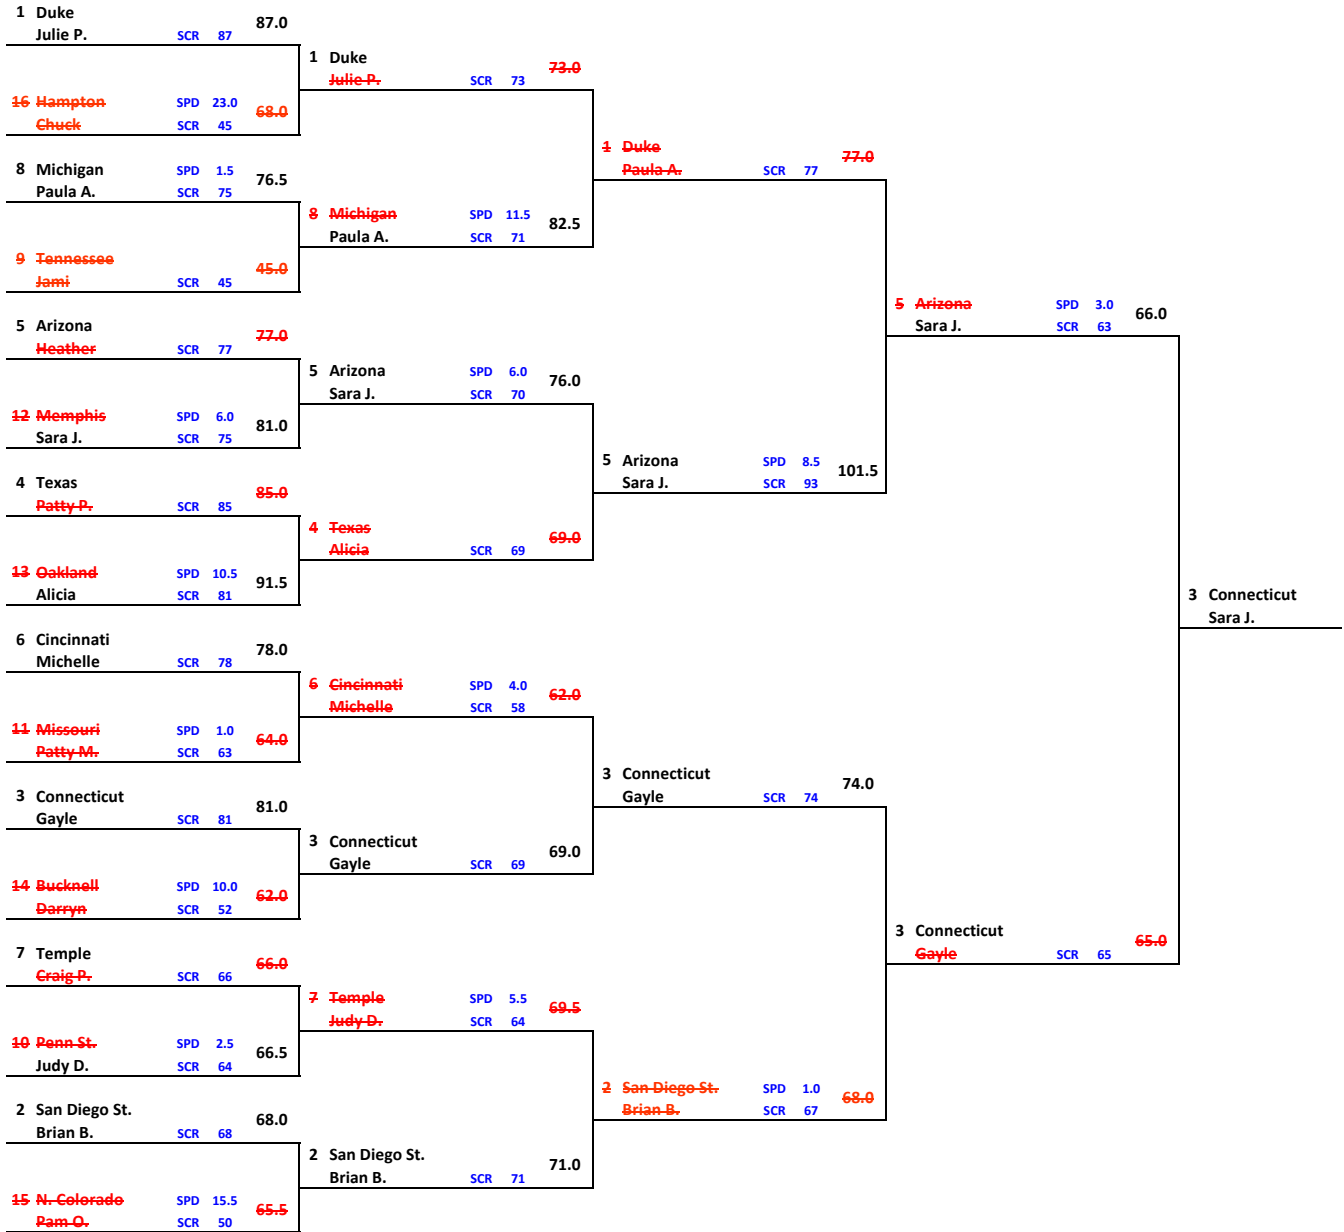

WEST

Round of 64 March 17-18	Round of 32 March 19-20	Sweet 16 March 24-25	Elite 8 March 26-27	Final 4 April 2
----------------------------	----------------------------	-------------------------	------------------------	--------------------

SOUTHEAST

Round of 64 March 17-18	Round of 32 March 19-20	Sweet 16 March 24-25	Elite 8 March 26-27	Final 4 April 2
----------------------------	----------------------------	-------------------------	------------------------	--------------------