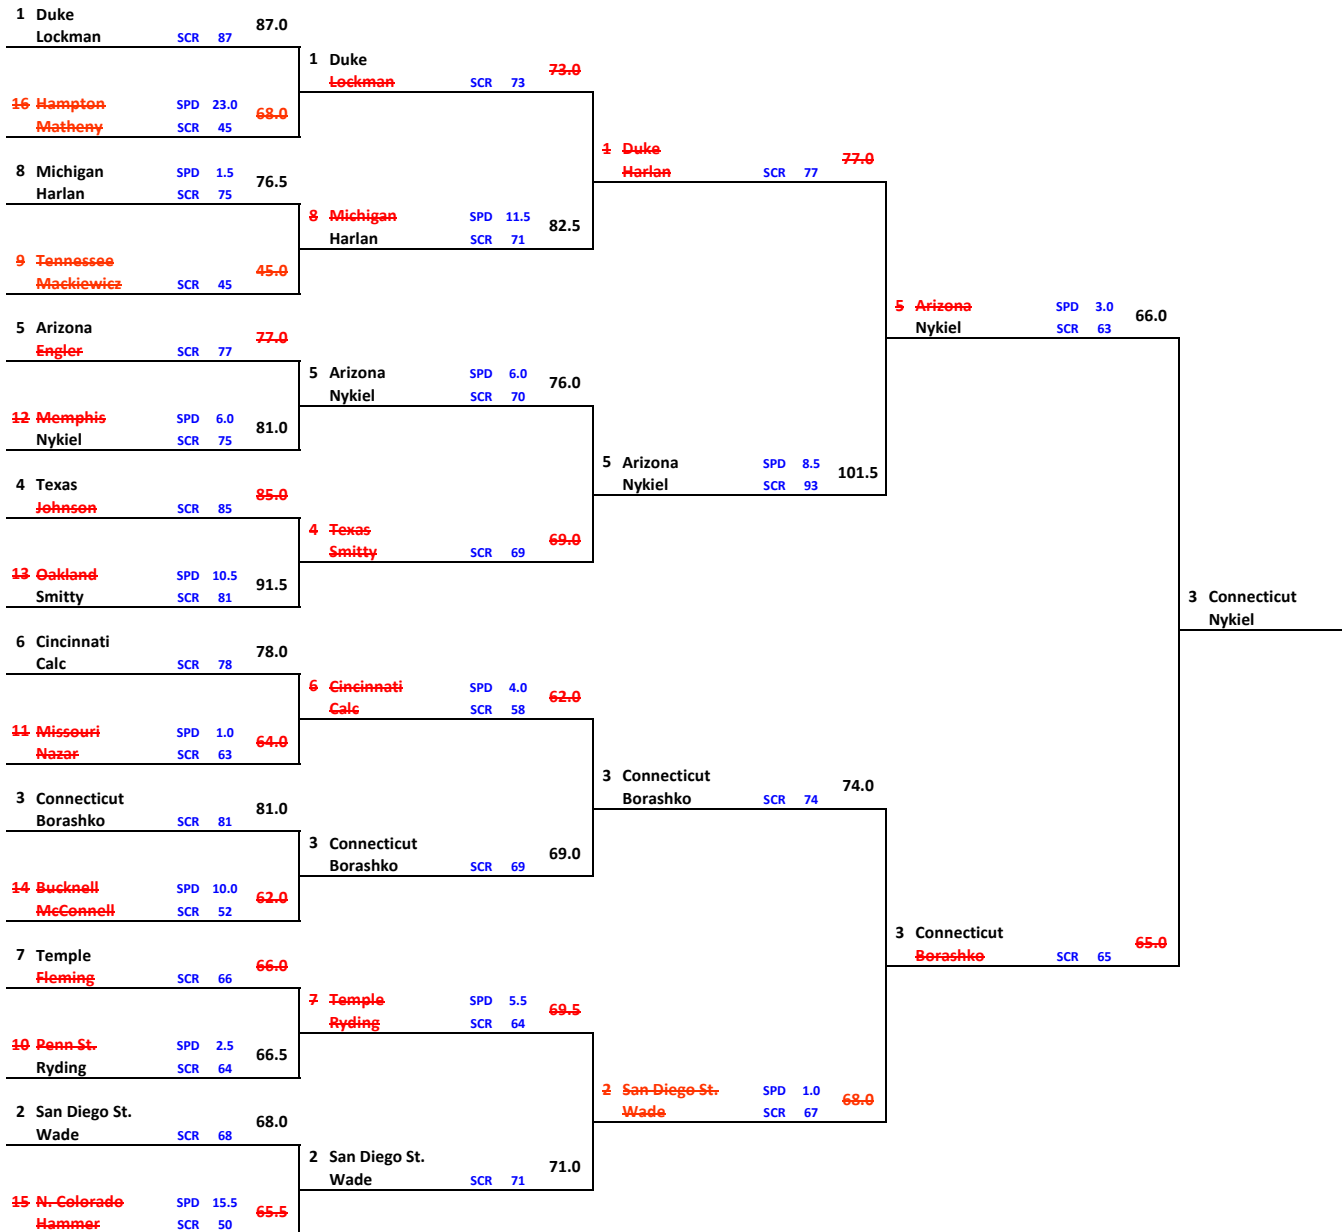

# BRACKET 3

## WEST

Round of 64 March 17-18	Round of 32 March 19-20	Sweet 16 March 24-25	Elite 8 March 26-27	Final 4 April 2
----------------------------	----------------------------	-------------------------	------------------------	--------------------

## SOUTHEAST

Round of 64 March 17-18	Round of 32 March 19-20	Sweet 16 March 24-25	Elite 8 March 26-27	Final 4 April 2
----------------------------	----------------------------	-------------------------	------------------------	--------------------