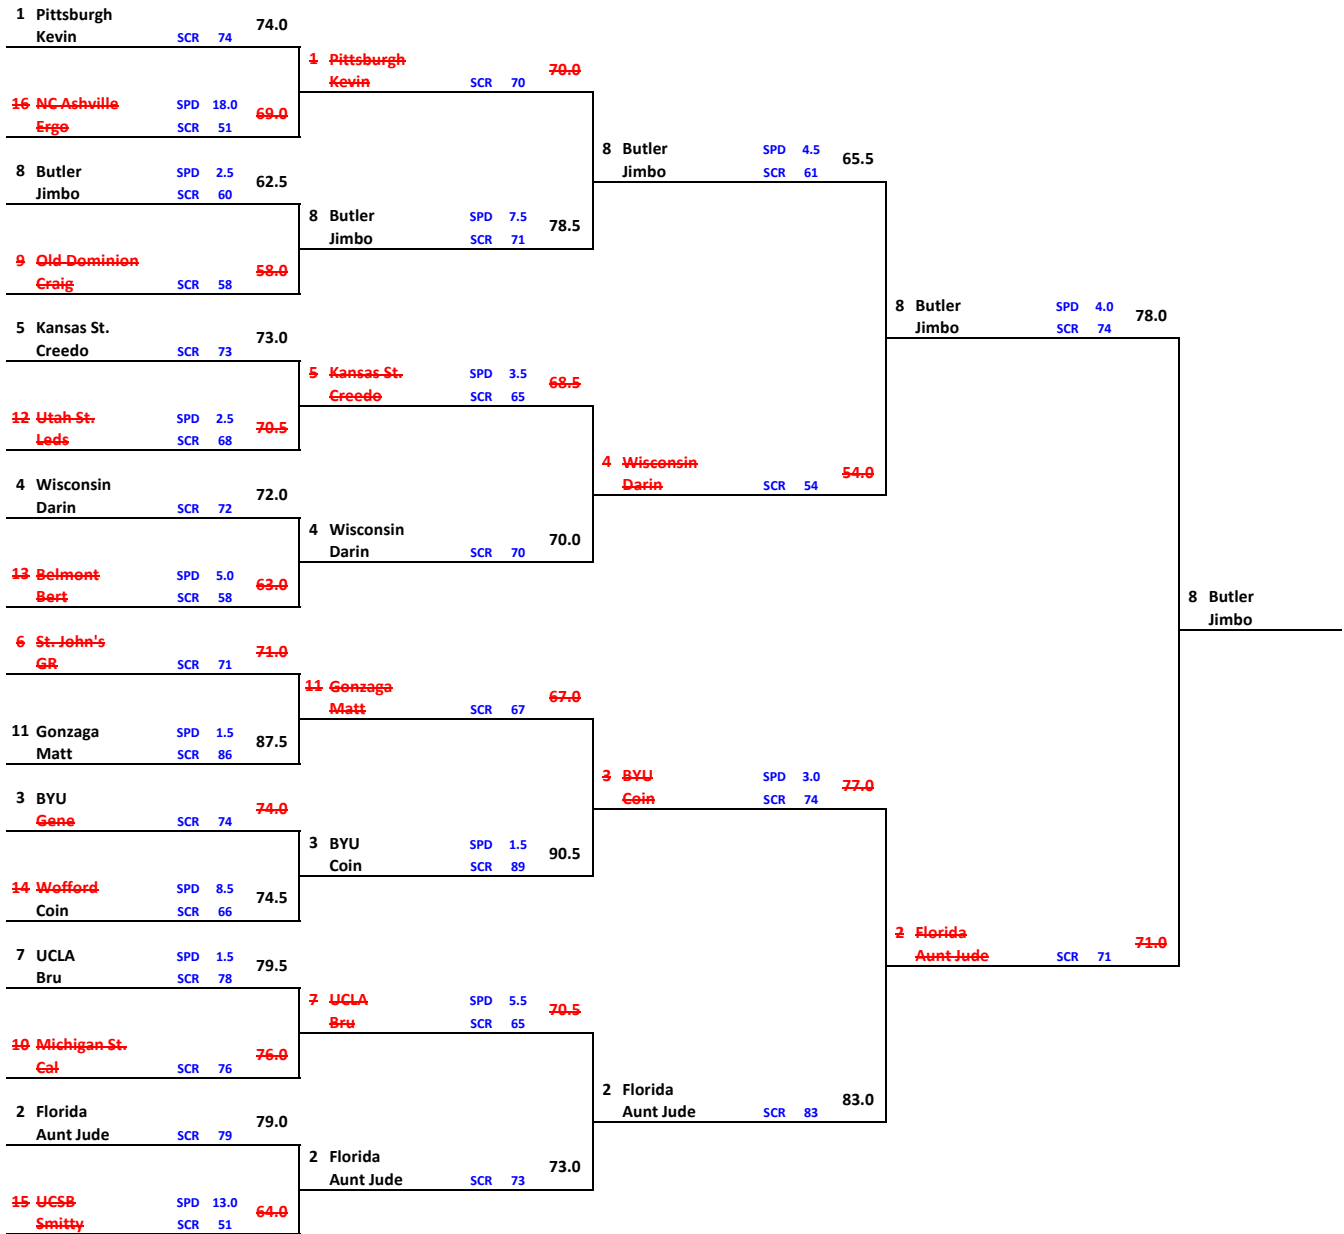

WEST

Round of 64 March 17-18	Round of 32 March 19-20	Sweet 16 March 24-25	Elite 8 March 26-27	Final 4 April 2
----------------------------	----------------------------	-------------------------	------------------------	--------------------

SOUTHWEST

Round of 64 March 17-18	Round of 32 March 19-20	Sweet 16 March 24-25	Elite 8 March 26-27	Final 4 April 2
----------------------------	----------------------------	-------------------------	------------------------	--------------------

SOUTHEAST

Round of 64 March 17-18	Round of 32 March 19-20	Sweet 16 March 24-25	Elite 8 March 26-27	Final 4 April 2
----------------------------	----------------------------	-------------------------	------------------------	--------------------