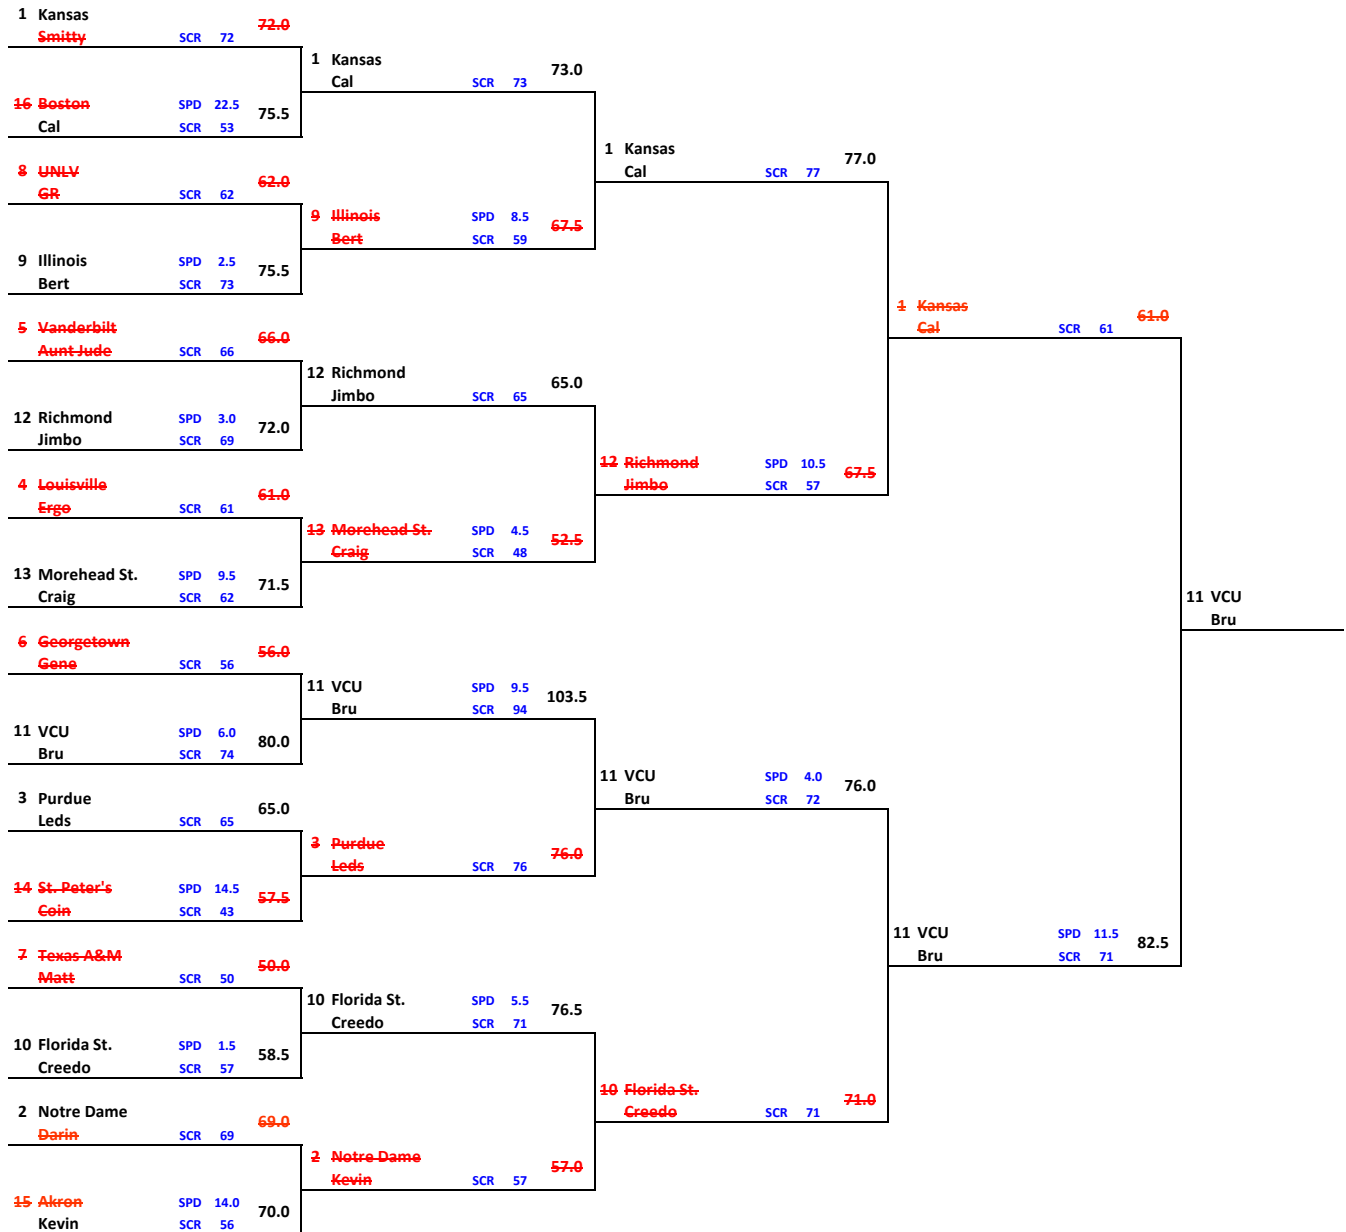

WEST

Round of 64 March 17-18	Round of 32 March 19-20	Sweet 16 March 24-25	Elite 8 March 26-27	Final 4 April 2
----------------------------	----------------------------	-------------------------	------------------------	--------------------

SOUTHWEST

Round of 64 March 17-18	Round of 32 March 19-20	Sweet 16 March 24-25	Elite 8 March 26-27	Final 4 April 2
----------------------------	----------------------------	-------------------------	------------------------	--------------------

SOUTHEAST

Round of 64 March 17-18	Round of 32 March 19-20	Sweet 16 March 24-25	Elite 8 March 26-27	Final 4 April 2
----------------------------	----------------------------	-------------------------	------------------------	--------------------