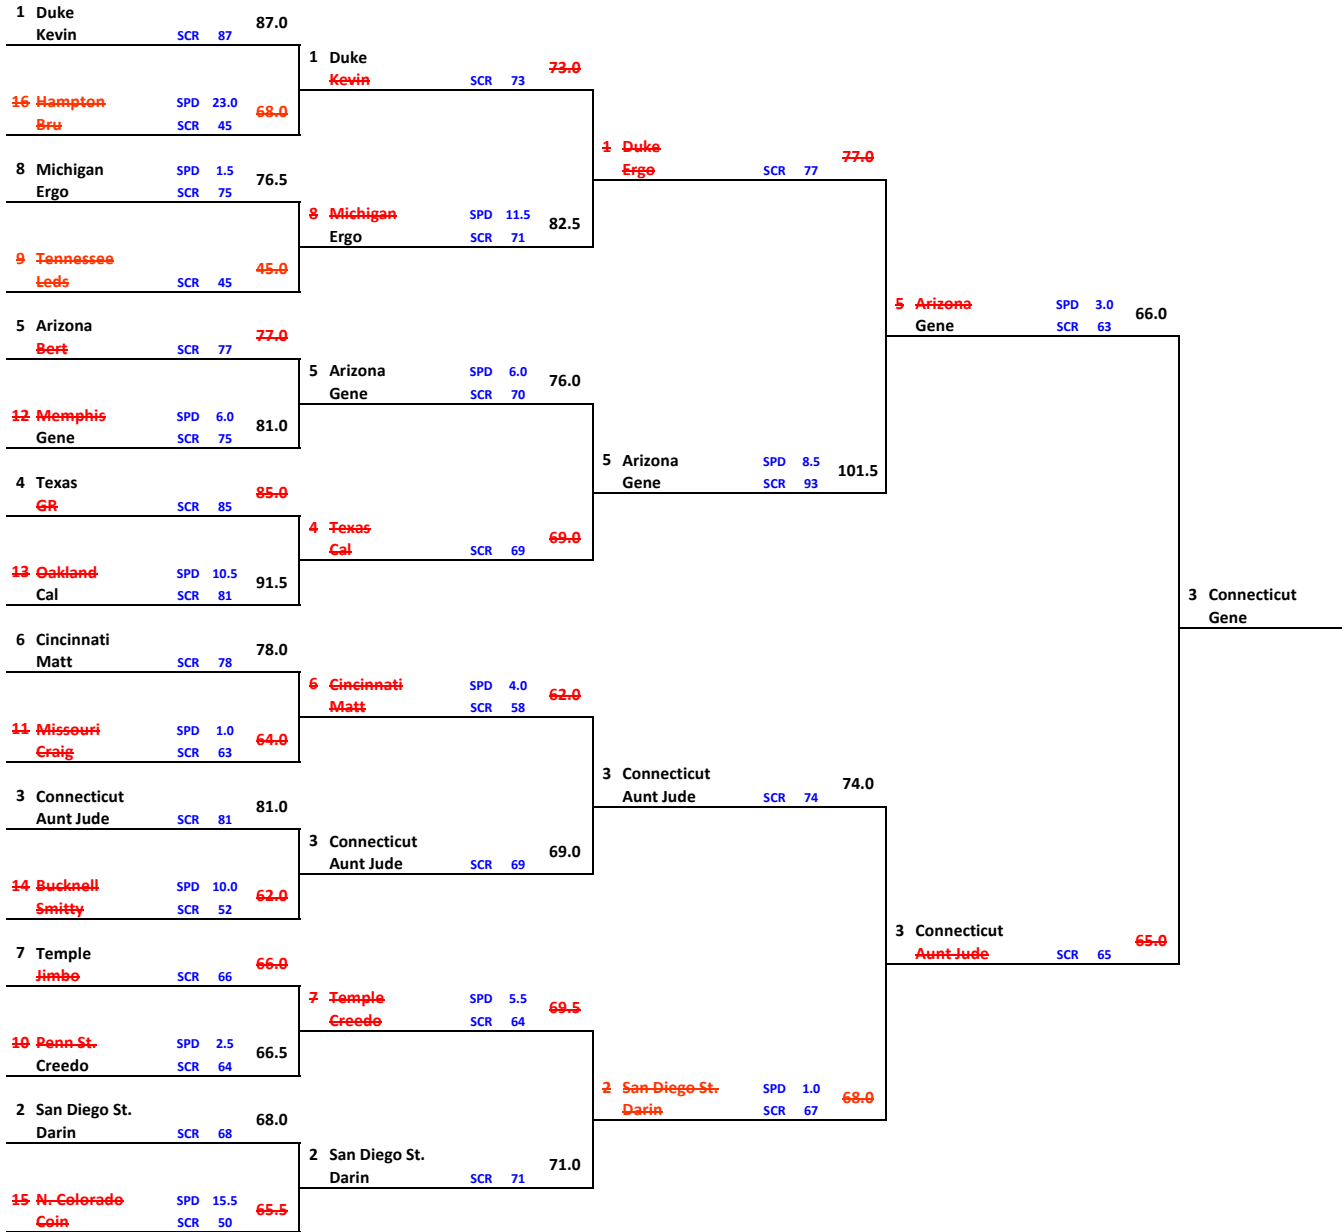

WEST

Round of 64 March 17-18	Round of 32 March 19-20	Sweet 16 March 24-25	Elite 8 March 26-27	Final 4 April 2
----------------------------	----------------------------	-------------------------	------------------------	--------------------

SOUTHWEST

Round of 64 March 17-18	Round of 32 March 19-20	Sweet 16 March 24-25	Elite 8 March 26-27	Final 4 April 2
----------------------------	----------------------------	-------------------------	------------------------	--------------------

SOUTHEAST

Round of 64 March 17-18	Round of 32 March 19-20	Sweet 16 March 24-25	Elite 8 March 26-27	Final 4 April 2
----------------------------	----------------------------	-------------------------	------------------------	--------------------